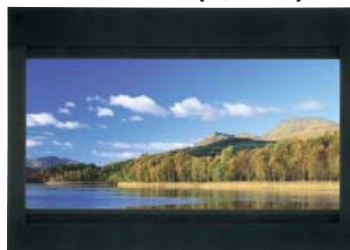

Letterbox (1,85:1)