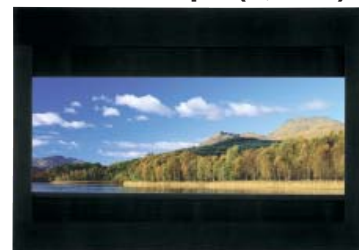

Cinemascope (2,35:1)

Screen size h x w cm	Screen fabrics		Viewing size				Weight kg
	Matte White D	High Contrast Cinema Vision	HDTV (16:9)	Video (4:3)	Letterbox (1,85:1)	Cinemascope (2,35:1)	
160x229	10630185	10630191	113x203	114x152	109x203	86x203	88
170x246	10630186	10630192	124x221	124x165	119x221	94x221	97
178x259	10630187	10630193	132x233	132x175	127x233	99x233	101
183x269	10630188	10630194	137x244	137x183	132x244	104x244	105
193x289	10630189	10630195	147x264	147x195	142x264	112x264	113
211x320	10630190	10630196	165x295	165x218	160x295	124x295	125