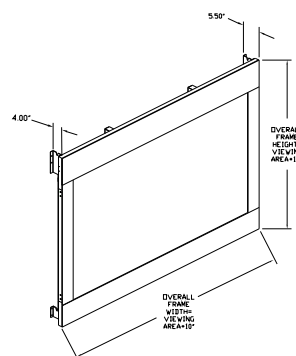

Unique features in a new type of tensioned screen:

Perfect border – experience films like never before

The electrically adjustable horizontal and vertical black borders enable the projection screen to be effortlessly adjusted to picture sizes 4:3, 16:9, letterbox (1.85:1) and cinemascope (2.35:1), giving every projection a perfectly fitting matte black border for better colour contrast perception.

HDTV (16:9)

Video (4:3)

Letterbox (1,85:1)

Cinemascope (2,35:1)

Screen size h x w cm	Screen fabrics		Viewing size				Weight kg
	Matte White D	High Contrast Cinema Vision	HDTV (16:9)	Video (4:3)	Letterbox (1,85:1)	Cinemascope (2,35:1)	
160x229	10630185	10630191	113x203	114x152	109x203	86x203	88
170x246	10630186	10630192	124x221	124x165	119x221	94x221	97
178x259	10630187	10630193	132x233	132x175	127x233	99x233	101
183x269	10630188	10630194	137x244	137x183	132x244	104x244	105
193x289	10630189	10630195	147x264	147x195	142x264	112x264	113
211x320	10630190	10630196	165x295	165x218	160x295	124x295	125