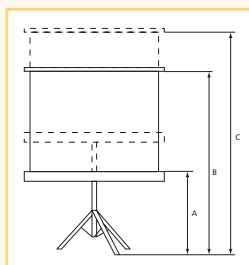

Easily operated handle for adjustment of height and aspect ratios.

Options

- ▶ Screen fabrics Matte white S and Datalux S.

▲ Professional projection screen on tripod with Keystone eliminator.

Technical characteristics

- ▶ All projection screens are designed and manufactured according to DIN 19045 parts 1-5.
- ▶ Case (68x68mm) made from steel, galvanised interior and dark grey, powder-coated exterior (RAL 7021), fitted with impact-resistant plastic caps.
- ▶ Round, chrome-plated steel tubular frame. Keystone eliminator length is 30 cm.
- ▶ Matte white S: double-sided laminated vinyl on a woven glass fabric carrier with black backing; reflection value 1.0, viewing angle 50° L/R, weight approx. 425 gr/m² and thickness approx. 0.34 mm.
- ▶ Datalux S: double-sided laminated vinyl on a woven glass fabric carrier with black backing; increased reflection value 2.0, viewing angle 35° L/R, weight approx. 425 gr/m² and thickness approx. 0.35 mm.
- ▶ Projection screen fabrics satisfy the requirements for fire-resistance of construction materials and components.
- ▶ Standard format (1:1) has a 2.5-cm black border on left/right side.

Aspect ratio	Screen size h x w cm	Viewing size h x w cm	Transport length in cm	Net weight in kg	Screen fabrics		(A) Bottom surface in cm	(B) Min. height in cm	(C) Max. height in cm
					Matte white S prod. code	Datalux S prod. code			
1:1	145x145	140x140	155	10	PSTPR 004	PSTPR 003	62-97	202	237
	160x160	151x151	168	11	PSTPR 006	PSTPR 005	62-114	213	265
	180x180	173x173	188	12	PSTPR 008	PSTPR 007	62-132	235	305
	200x200	195x195	210	14	PSTPR 012	PSTPR 013	62-110	257	305