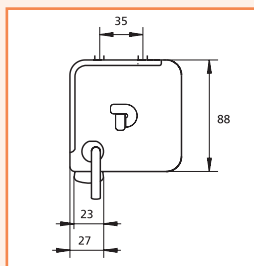

Technical characteristics

- ▶ All projection screens are designed and manufactured according to DIN 19045 parts 1-5.
- ▶ Steel case. Galvanised inner side and white powder-coated outside (RAL 9016).
- ▶ Matte white S: double-sided laminated vinyl on a woven glass fabric carrier with black backing; reflection value 1.0, viewing angle 50° L/R, weight approx. 425 gr/m² and thickness approx. 0.34 mm.
- ▶ High Contrast S: double-sided coated grey vinyl on a woven glass fabric carrier with black backing; reflection value 1.0, viewing angle 45° L/R, weight approx. 540 gr/m² and thickness approx. 0.36 mm.
- ▶ Screen fabric(s) satisfy the requirements for fire-resistance of construction materials and components.
- ▶ In addition to a 5-cm. black border all around, Video (4:3) and HDTV (16:9) formats also have an extra high, black border.
- ▶ All of the electrical motors comply with: EN 60335; IEC 61000; 89/336/EWG; 89/392/EEG and supplements : 91/638/EEG and 93/44/EEG.
- ▶ Motor with 5-year guarantee and CE quality mark.
- ▶ Somfy motor with 17 RPM (revolutions per minute) and 90 Watts.
- ▶ Supplied complete with 3-metre connection cable and separate wall switch (CE quality mark).

Aspect ratio	Screen size h x w cm	Viewing size h x w cm	Nominal diagonal		Case			Net weight in kg	Up/down in sec.	Screen fabrics		Max. screen fabric length in cm	Extra border in cm
			cm	inches	L1 mm	L2 mm	L3 mm			Matte white S prod. code	High Contrast S prod. code		
4:3	123x160	110x146	183	72	1711	1689	1620	11	31	PSECI 004	PSECI 012	182	62
	138x180	126x168	213	84	1911	1889	1820	13	31	PSECI 005	PSECI 013	182	46
	153x200	143x190	254	100	2131	2109	2040	15	31	PSECI 006	PSECI 014	182	29
16:9	90x160	82x146	165	65	1711	1689	1620	11	31	PSECI 007	PSECI 015	182	90
	102x180	95x168	208	82	1911	1889	1820	13	31	PSECI 008	PSECI 016	182	77
	117x200	107x190	234	92	2131	2109	2040	15	31	PSECI 009	PSECI 017	182	65