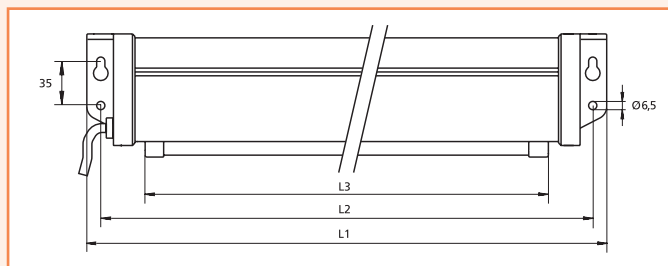

Technical characteristics

- ▶ All projection screens are designed and manufactured according to DIN 19045 parts 1-5.
- ▶ Steel case. Galvanised inner side and white powder-coated outside (RAL 9016).
- ▶ Matte white S: double-sided laminated vinyl on a woven glass fabric carrier with black backing; reflection value 1.0, viewing angle 50° L/R, weight approx. 425 gr/m² and thickness approx. 0.34 mm.
- ▶ High Contrast S: double-sided coated grey vinyl on a woven glass fabric carrier with black backing; reflection value 1.0, viewing angle 45° L/R, weight approx. 540 gr/m² and thickness approx. 0.36 mm.
- ▶ Screen fabric(s) satisfy the requirements for fire-resistance of construction materials and components.
- ▶ In addition to a 5-cm. black border all around, Video (4:3) and HDTV (16:9) formats also have an extra high, black border.
- ▶ All of the electrical motors comply with: EN 60335; IEC 61000; 89/336/EWG; 89/392/EEG and supplements : 91/638/EEG and 93/44/EEG.
- ▶ Motor with 5-year guarantee and CE quality mark.
- ▶ Somfy motor with 17 RPM (revolutions per minute) and 90 Watts.
- ▶ Supplied complete with 3-metre connection cable and separate wall switch (CE quality mark).

Options

- ▶ Screen fabrics Matte white S and High Contrast S.
- ▶ Formats video (4:3) and HDTV (16:9).

Accessories

- ▶ Ceiling brackets for mounting on recessed ceilings or ceilings starting at 2.8 metres high. PASAC 002 length max. 100 cm
- ▶ Infrared remote control has a range of 7 metres and comprises a wall box with infrared receiver and transmitter. PASEL 012
- ▶ Cordless radio frequency remote control for distances up to 30 metres. Three-part set comprising a control module, cordless switch and a transmitter. PASEL 013