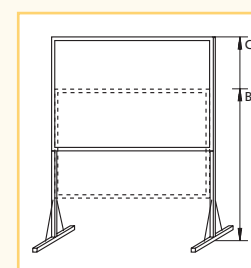

For recommendations on the right screen fabric and size, see pages 4-7 or consult the interactive screen selector at www.projecta.nl.