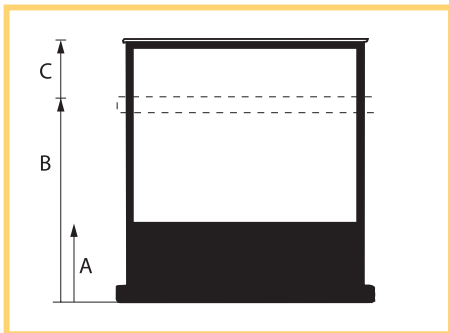

Projecta BV

For more than 50 years, Projecta has been an internationally trendsetting manufacturer and supplier of high-quality projection screens and presentation furniture. Projecta operates on a global scale and has been the market leader for years. The company understands like no other the quality standards demanded by the professional user or proud Home Cinema user.

In Projecta's view, the screen is an essential component of every professional or home screening. However well prepared the presentation may be, or how intriguing the film, without high-quality equipment, the image will never be as sharp or clear as it should be. This applies to a PC or DVD player, and most certainly also to the projection screen.

Certified ISO 9001:2000 by

CinemaLite

- Super lightweight, portable projection screen with a state-of-the-art design, extremely suitable for Home Cinema use.
- Projection screen with a height-adjustable telescopic rod.
- Aspect ratio HDTV 16:9
- An extra high black border at the bottom allows adjustment for the ideal viewing height.
- Extremely stable screen thanks to two fold-away feet.

LiteScreen

- Lightweight, portable projection screen always ready in an instant for projection at any desired location.
- The tensioning arm with pneumatic springs facilitates flexible height adjustment and a flat projection screen fabric.
- Now available in 4:3 video aspect ratio and HDTV 16:9 (new).
- An extra high black border at the bottom allows adjustment for the ideal viewing height.
- Extremely stable screen thanks to two fold-away feet.

- Case (89 x 83 mm) of charcoal grey, anodised aluminium.
- Datalux F : PVC with black back, high reflection value 2.2, a viewing angle of 45° L/R, approx. 160 gr/m² in weight and thickness approx. 0.11 mm.
- HDTV format (16:9) has a 6,5-cm black border all around plus an extra black border at the bottom.

- Case (100x85mm) of black, anodised aluminium.
- Datalux F : PVC with black back, high reflection value 2.2 and a viewing angle of 45° L/R, approx. 160 gr/m² in weight and thickness approx. 0.11 mm.
- Video format (4:3) and HDTV-format (16:9) have a 4-cm. black border all around plus an extra black border at the bottom.

LiteScreen en CinemaLite

Product	Aspect ratio	Screen size h x w cm	Viewing size h x w cm	Nominal diagonal cm inches	Transport length in cm	Net weight in kg	Screen fabric Datalux F prod.code	(A) Bottom surface in cm	(B) Min. height in cm	(C) Max. height in cm	Extra Border in cm
CinemaLite	16 : 9	88x146	75x133	152 60"	116	4	10530194	71	100	163	63
CinemaLite	16 : 9	112x190	99x177	203 80"	200	5	10530195	70	128	187	60
LiteScreen	4 : 3	98x128	90x120	152 60"	141	8	10530154	93	107	180	83
LiteScreen	4 : 3	128x168	120x160	203 80"	181	9	10530157	83	137	210	73
LiteScreen	4 : 3	160x211	152x203	254 100"	242	11	10530168	92	168	250	82
LiteScreen	16 : 9	98x168	90x160	165 65"	181	6	10530192	106	109	204	95
LiteScreen	16 : 9	122x211	114x203	234 92"	222	9	10530193	102	133	224	91