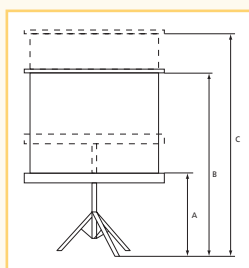

Options

- ▶ Screen fabrics Matte white S and High Power.
- ▶ Formats standard (1:1) and video (4:3).

Accessories

- ▶ Protective cover shields tripod screen from dust during transport.
PBAHO 015 screen width 152 cm
PBAHO 017 screen width 178 cm
PBAHO 018 screen width 213 cm
PBAHO 019 screen width 244 cm

▲ **Top quality projection screen on tripod known for its stability and durability during intensive, portable use.**

Technical characteristics

- ▶ Case (75x75mm) made from steel, powder-coated black.
- ▶ Square, chrome-plated steel tubular frame. Keystone eliminator length is 40 cm (with exception of 244 x 244 cm.)
- ▶ Matte white S: double-sided laminated vinyl on a woven glass fabric carrier with black backing; reflection value 1.0, viewing angle 50° L/R, weight approx. 425 gr/m² and thickness approx. 0.34 mm.
- ▶ High Power : double-sided coated vinyl on a woven glass fabric carrier with black backing; high reflection value 2.8, viewing angle 25° L/R, weight approx. 680 gr/m² and thickness approx. 0.43 mm.
- ▶ Screen fabrics satisfy the requirements for fire-resistance of construction materials and components.
- ▶ Standard format (1:1) has a 3-cm black border on left/right side.
- ▶ Video format (4:3) has a black border all around.

Aspect ratio	Screen size h x w cm	Viewing size h x w cm	Nominal diagonal		Transport length in cm	Net weight in kg	Screen fabrics		(A) Bottom viewing surface min. in cm	(B) Min. height in cm	(C) Max. height in cm
			cm	inches			Matte white S prod. code	High Power prod. code			
1:1	152x152	146x146			167	14	PBSPK 003	PBSPK 011	51	217	282
	178x178	172x172			192	16	PBSPK 005	PBSPK 012	51	243	325
	213x213	207x207			239	18	PBSPK 008		51	278	325
	244x244	238x238			267	20	PBSPK 009		51	307	325
4:3	115x152	109x146	183	72	167	13	PBSPK 017	PBSPK 010	51	174	254
	135x178	127x170	213	84	192	15	PBSPK 018	PBSPK 013	51	185	300
	162x213	152x203	254	100	239	17	PBSPK 019	PBSPK 014	51	217	325
	185x244	175x234	305	120	267	19	PBSPK 020	PNSPK 015	51	239	325