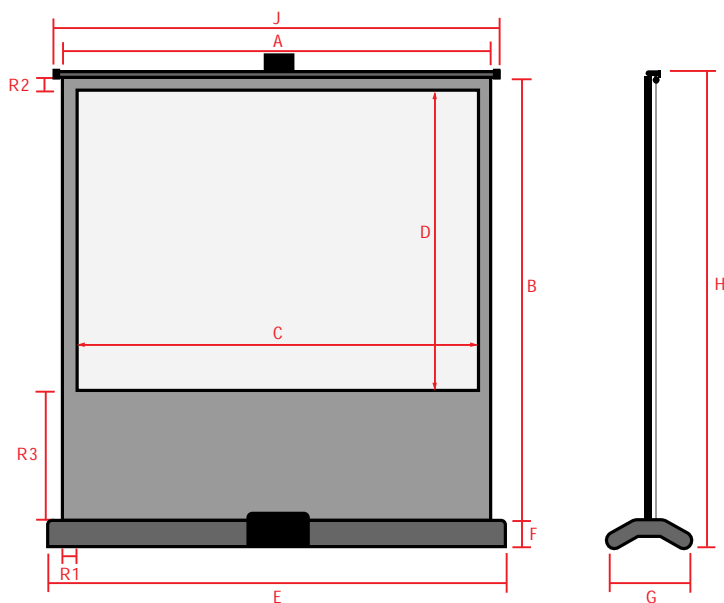

CINEMOBIL

Portable projection screen in an appealing design for all projection types.

To be installed on the floor or on a table.

Projection screen with black border in 1:1 or 4:3 format with light-proof rear side is available in various sizes.

Cinemobil – Technical data (all dimensions in cm)

Ref. no.	Type	Fabric	Format	A	B	C	D	R1	R2	R3	E	F	G	H	J	Weight
84214	Cinemobil 120x90	Alphalux	4:3	124	143	120	90	2	2	51	134	8.5	24.5	153	132	9.5 kg
84211	Cinemobil 120x120	Alphalux	1:1	124	172	120	120	2	2	50	134	8.5	24.5	182	132	10 kg
84224	Cinemobil 160x120	Alphalux	4:3	164	172	160	120	2	2	50	174	8.5	24.5	182	172	12 kg
84221	Cinemobil 160x160	Alphalux	1:1	164	193	160	160	2	2	31	174	8.5	24.5	203	172	12.5 kg
84234	Cinemobil 180x135	Alphalux	4:3	184	200	180	135	2	2	63	194	8.5	24.5	210	192	13.5 kg

Product details:

- V-shaped tube in elegant design with integrated carrying handle.
- Easy and fast installing and removing.
- Particularly suited for mobile use since the fabric is perfectly protected when retracted in the casing.
- Very plain position due to tensioning mechanism (sturdy roll-up mechanism).
- Continuously adjustable and easy-to-operate telescopic tripod. It can be locked at the bottom side for an easy transportation.
- Continuous black border for improved picture framing.
- Light-proof rear coating for use even in front of a window.
- High-quality AlphaLux fabric with a large viewing angle.

Keystone eliminator

Collar for tripod tube

Retracted screen

Lock head

Retracting mechanism

Clip to attach the tripod tube to the casing bottom