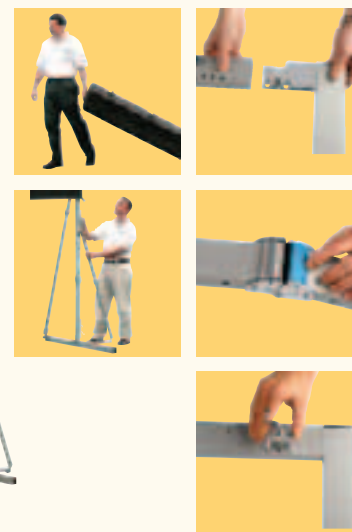

FastFold Truss

PROJECTA

Features

Unfolding frame, two separate legs and separate projection screen fabric.

For use at any desired location, inside and outside.

Legs with side supports for extra stability.

Aluminium frame with projection screen fabric secured with push-buttons at front.

15-cm. wide black border all around increases perceived clarity of projected image.

Collapsible and hinged frame is easily set up without the need for tools.

Frame height is adjustable to desired viewing height.

Technical characteristics

- ▶ Aluminium, anodised frame (64x25mm) with handy hinges and slideable corners forms light yet sturdy construction for frame and legs.
- ▶ Height adjustable in increments of 15 cm, starting at 5 cm.
- ▶ Frame > 7-metres wide fitted with extra strengthening brackets.
- ▶ Matte white D: vinyl film; reflection value 1.0, viewing angle 50° L/R, weight approx. 490 gr/m² and thickness approx. 0.26 mm.
- ▶ Da-Tex rear projection screen fabric: translucent, grey vinyl; reflection value 1.8, no hotspot, viewing angle 30° L/R, weight approx. 490 gr/m² and thickness approx. 0.26 mm.
- ▶ Projection screen fabrics satisfy the requirements for fire-resistance of construction materials and components.