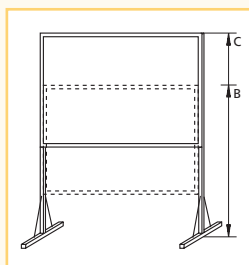

15-cm. wide black border all around increases perceived clarity of projected image.

Collapsible and hinged frame is easily set up without the need for tools.

Frame height is adjustable to desired viewing height.

▶ Format 4:3 Matte white D Da-Tex

Screen size	PBSDK 041	PBSDK 033
350x457 cm	PBSDK 041	PBSDK 033
396x518cm	PBSDK 038	PBSDK 034
488x640cm	PBSDK 029	PBSDK 035
579x762cm	PBSDK 039	PBSDK 036

RENEWED

- ▶ Portable, very solid tensioned screen (widths starting at 457 cm) for use at large events.

Technical characteristics

- ▶ Aluminium, anodised frame (64x25mm) with handy hinges and slideable corners forms light yet sturdy construction for frame and legs.
- ▶ Height adjustable in increments of 15 cm, starting at 5 cm.
- ▶ Frame > 7-metres wide fitted with extra strengthening brackets.
- ▶ Matte white D: vinyl film; reflection value 1.0, viewing angle 50° L/R, weight approx. 490 gr/m² and thickness approx. 0.26 mm.
- ▶ Da-Tex rear projection screen fabric: translucent, grey vinyl; reflection value 1.8, no hotspot, viewing angle 30° L/R, weight approx. 490 gr/m² and thickness approx. 0.26 mm.
- ▶ Projection screen fabrics satisfy the requirements for fire-resistance of construction materials and components.

Aspect ratio	Screen size h x w cm	Viewing size h x w cm	Nominal diagonal		Net weight in kg	Screen fabrics		(B) Min. height in cm	(C) Max. height in cm
			cm	feet		Matte white D prod. code	Da-Tex prod. code		
4:3	350x457	320x427	457	14	50	PBSFF 035	PBSFF 036	355	595
	396x518	366x488	610	16	55	PBSFF 031	PBSFF 032	401	678
	488x640	458x610	762	20	69	PBSFF 029	PBSFF 033	493	784
	579x762	549x732	915	21	83	PBSFF 030	PBSFF 034	584	950