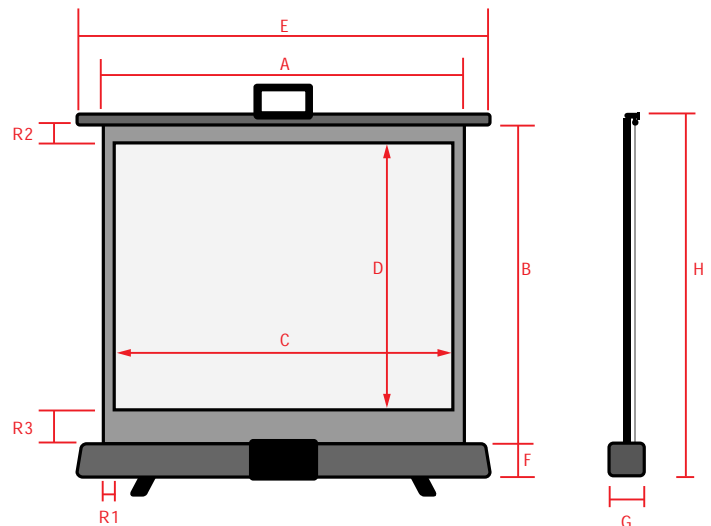

Ultra-portable table screen

Projection screen to be set up fast and easily. Particularly suitable for flexible and fast projections in the office or for a fast viewing at home.

Product details:

- Mobile and immediately at disposal.
- Fast and simple setting up.
- Sturdy casing to protect against dust and dirt.
- Fold-out legs for a secure stand.
- Ideal for a small group of viewers

Ultra-portable table screen - Technical data (all dimensions in cm)

Ref. no.	Type	Fabric	Format	A	B	C	D	R1	R2	R3	E	F	G	H	Weight
40761	Table screen	GammaLux	4:3	87	77	81	61	3	1	15	96	8	6	95	3 kg
40762	Table screen	GammaLux	4:3	108	92	102	76	3	1	15	117	8	6	110	3.5 kg

Fold-out legs

Compact design

Handle