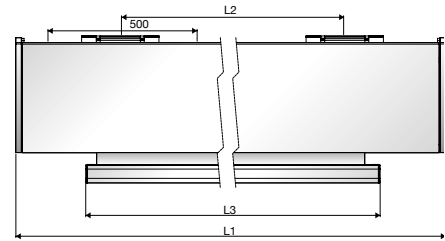

CONCEPT (RF) ELECTROL

NEW

The specially formed aluminium case will match any modern interior.

CONCEPT (RF) ELECTROL

- The Concept Electrol's aluminium case is stylishly designed and features a fine brushed finish, making it a projection screen of which to be proud!
- Available with Matte White M and High Contrast M projection screen fabric.
- Supplied as standard with a raised top border to allow the screen to be adjusted to the ideal viewing height.
- The Easy Install system simplifies mounting straight onto walls or ceilings.

- The possibilities offered by Easy Install plug and play make connecting the screen fast and easy. The many Easy Install accessories are convenient and fast to use.
- Low-noise, high-speed motor
- The case and the projection screen fabric can be made to exactly the right size and the case can be supplied in any colour for optimal integration with any interior.

CONCEPT RF ELECTROL

- Available with a built-in RF module making it possible to operate the screen using the remote control supplied.

CONCEPT (RF) ELECTROL