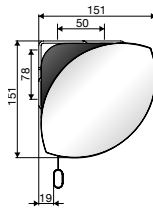

CONCEPT (RF) ELECTROL

NEW

The specially formed aluminium case will match any modern interior.

CONCEPT (RF) ELECTROL

- The Concept Electrol's aluminium case is stylishly designed and features a fine brushed finish, making it a projection screen of which to be proud!
- Available with Matte White M and High Contrast M projection screen fabric.
- Supplied as standard with a raised top border to allow the screen to be adjusted to the ideal viewing height.
- The Easy Install system simplifies mounting straight onto walls or ceilings.

- The possibilities offered by Easy Install plug and play make connecting the screen fast and easy. The many Easy Install accessories are convenient and fast to use.
- Low-noise, high-speed motor
- The case and the projection screen fabric can be made to exactly the right size and the case can be supplied in any colour for optimal integration with any interior.

CONCEPT RF ELECTROL

- Available with a built-in RF module making it possible to operate the screen using the remote control supplied.

CONCEPT (RF) ELECTROL