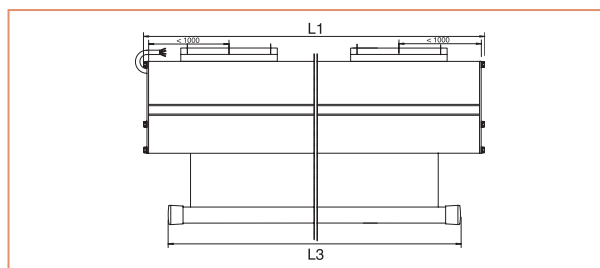

- ▶ **Large screen projection screens available in widths from 4 to 5 metres. Integrated in anodised aluminium profile casing.**

Technical characteristics

- ▶ Sturdy case equipped with anodised aluminium at the front and back.
- ▶ Matte white P: vinyl film; gain 1.0 and viewing angle 50° L/R.
- ▶ Rear projection screen fabric: translucent grey vinyl; gain 1.8 and viewing angle 30° L/R.
- ▶ The projection screen fabric has a horizontal seam every 1.9 metres which is invisible during projection and slightly visible with rear projection.
- ▶ Projection screen fabrics satisfy the requirements for fire-resistance of construction materials and components (M1).
- ▶ All electrical projection screens satisfy the following product safety standards: IEC 60335-1; 60335-2; DIN19045-5 and IEC 61000 for Electro Magnetic Compatibility.
- ▶ Somfy motor with 17 RPM (revolutions per minute) and 240 Watts. Motor is mounted on the left. Motor with 5 years guarantee.
- ▶ Easy to install for wall or ceiling with 2 large brackets supplied.
- ▶ Available with a 10-metre connection cable and separate switch.

Screen size h x w cm	Case		Net weight in kg	Up/down in sec.	Screen fabric	
	L1 mm	L2 mm			Matte White P prod.code	Rear projection prod.code
300x400	4160	4080	55	28	10130230	10130231
350x400	4160	4080	57	33	10130232	10130233
400x400	4160	4080	58	37	10130234	10130235
300x500	5160	5080	65	28	10130236	10130237
375x500	5160	5080	67	35	10130238	10130239
400x500	5160	5080	68	37	10130240	10130241