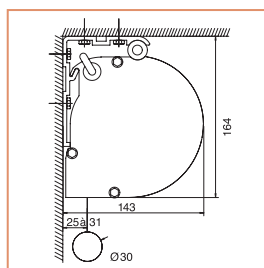

- ▶ **Large screen projection screens available in widths from 4 to 5 metres. Integrated in anodised aluminium profile casing.**

Technical characteristics

- ▶ Sturdy case equipped with anodised aluminium at the front and back.
- ▶ Matte white P: vinyl film; gain 1.0 and viewing angle 50° L/R.
- ▶ Rear projection screen fabric: translucent grey vinyl; gain 1.8 and viewing angle 30° L/R.
- ▶ The projection screen fabric has a horizontal seam every 1.9 metres which is invisible during projection and slightly visible with rear projection.
- ▶ Projection screen fabrics satisfy the requirements for fire-resistance of construction materials and components (M1).
- ▶ All electrical projection screens satisfy the following product safety standards: IEC 60335-1; 60335-2; DIN19045-5 and IEC 61000 for Electro Magnetic Compatibility.
- ▶ Somfy motor with 17 RPM (revolutions per minute) and 240 Watts. Motor is mounted on the left. Motor with 5 years guarantee.
- ▶ Easy to install for wall or ceiling with 2 large brackets supplied.
- ▶ Available with a 10-metre connection cable and separate switch.

Screen size h x w cm	Case		Net weight in kg	Up/down in sec.	Screen fabric	
	L1 mm	L2 mm			Matte White P prod.code	Rear projection prod.code
300x400	4160	4080	55	28	10130230	10130231
350x400	4160	4080	57	33	10130232	10130233
400x400	4160	4080	58	37	10130234	10130235
300x500	5160	5080	65	28	10130236	10130237
375x500	5160	5080	67	35	10130238	10130239
400x500	5160	5080	68	37	10130240	10130241