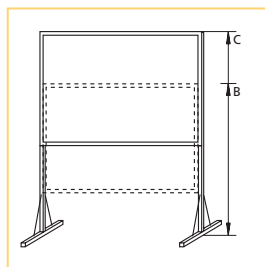

**Black border (15 cm wide) all around increases perceived clarity of projected image.**

**Folding frame is easily set up without tools.**

**Frame height is adjustable to desired viewing height.**

**Supplied in two robust plastic transport cases on wheels.**

- ▶ **Portable, very solid tensioned screen (widths starting at 457 cm) for use at large events.**

## Technical characteristics

- ▶ Aluminium, anodised frame (64x32mm) with handy hinges and telescopic corners forms light yet sturdy construction for frame and legs.
- ▶ Height adjustable in increments of 15 cm, starting at 5 cm.
- ▶ Frame > 7 metres wide fitted with extra strengthening brackets.
- ▶ Matte White D: vinyl film; gain 1.0 and viewing angle 50° L/R. Seamless until 4.8 m wide.
- ▶ Da-Tex rear projection screen fabric: translucent, grey vinyl; gain 1.8 and viewing angle 30° L/R. Seamless until 4.8 m wide.
- ▶ Projection screen fabrics satisfy the requirements for fire resistance of construction materials and components.

Aspect ratio	Screen size hxw cm	Viewing size hxw cm	Nominal diagonal cm	feet
<b>4:3</b>	350x457	320x427	457	14
	396x518	366x488	610	16
	488x640	458x610	762	20
	579x762	549x732	915	21

Net weight in kg	Screen fabrics		(B) Min. height in cm	(C) Max. height in cm
	Matte White D prod.code	Da-Tex prod.code		
50	10530110	10530111	355	595
55	10530106	10530107	401	678
69	10530104	10530108	493	784
83	10530105	10530109	584	950