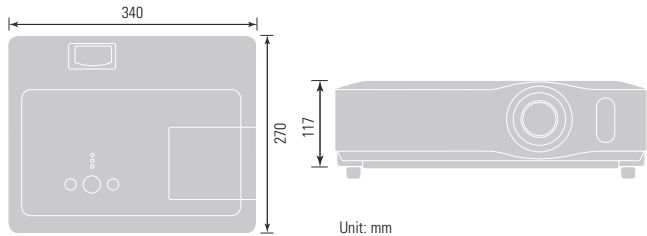

CP-X306 Technical specifications

Screen Size (Diagonal)	Projection Distance (a)		Screen Height (cm)	
	min. (m)	max. (m)	b (top)	c (bottom)
40" (1.0)	1.2	1.4	55	6
60" (1.5)	1.8	2.1	82	9
100" (2.5)	3.0	3.6	137	15
150" (3.8)	4.5	5.4	206	23
200" (5.1)	6.0	7.2	274	30
300" (7.6)	9.0	10.8	411	46

OPTICAL	
LCD Panel	0.63" P-Si TFT x 3 with micro lens
Resolution	XGA
Brightness	Normal Mode 4000 ANSI Lumens Eco Mode 3000 ANSI Lumens
Contrast Ratio	600:1
Lens	F1.7 - 1.9 (f=19.5 - 23.4mm) Manual Focus, Manual Zoom x 1.2
Lamp	220W UHB
Lamp Life	3000 (Normal)/4000 (Eco)
Projection Distance	0.9 - 11.0m
Distance to Width Ratio (:1)	1.5 - 1.8
Diagonal Display Size	Max Diagonal = 300"
Number of Colour	8 Bit/colour, 16.7M colours
Keystone	9:1 upward shift, fixed

COMPATIBILITY	
Computer Compatibility	IBM Compatible VGA, SVGA, XGA, SXGA, UXGA, MAC 16" (pixelworks Chip)
Video Compatibility	NTSC/PAL/SECAM/PAL-M,N/NTSC4.43 SDTV: 525i(480i), 525p(480p), 625i(576i) HDTV: 750p (720p@60Hz), 1125i(1080i@50/60Hz)
Plug & Play	DDC2B
Frequency Range	31.5 - 106kHz horizontal 56-120Hz vertical

FEATURES	
Speakers	7W Mono
Other	Freeze, Magnifying, Blank, Auto adjustment, Search, Page UP&DOWN (for USB mouse function), Equalizing Gamma Correction, 2-3 pull down, Progressive Scan, Noise Reduction, Auto V keystone +/-30 degrees@XGA 60Hz) MyScreen, My Memory, My Button, blackboard/whiteboard mode, input source naming (English), resolution setting, Easy Lamp replace from top, Air Filter on side Quick ON (4 sec target), Direct ON, Direct Off (Need lamp test, TBD) PIN-Lock, MyScreen PIN-Lock, Keypad Lock, Kensington slot, Transition Detector MENU : 17 Languages
OSD Languages	MENU : 17 Languages

CONNECTIONS	
Computer Input	2 x 15-pin Mini D-sub
Computer Output	1 x 15-pin Mini D-sub
Video Input	1 x RCA Jack (for composite) 1 x S-Video Jack Mini-DIN 4-pin 3 x RCA Jack (for component)
Audio Input	2 x Stereo Mini Jack 1 x RCA (L/R) (selectable on OSD)
Audio Output	1 x Stereo Mini Jack
Control and Mouse	9-pin D-sub for RS232C control USB type B x 1 for mouse control

POWER	
Power Supply	100-120/220-240V Auto Switching
Power Consumption	320W

PHYSICAL	
Dimensions (W x H x D)	340 x 117 x 270mms (excluding feet and extrusions)
Weight	4.0Kg/7.7lbs
Noise Level	35dB/29dB
Air Filter	Hybrid

MISCELLANEOUS	
Lamp indicator light, Power light, Ceiling Mount image, Rear Projection Image	

CERTIFICATION	
EN60950/UL60950 Part 15, Class B, AS/NZS CISPR22 Class B CE, EN61000-3-2, EN61000-3-3, EN55022, EN55024	

ACCESSORIES SUPPLIED	
Power cord, CP-X306W: (US cord, 3m) x 1, (UK cord, 3m) x 1 and (Euro cord, 3m) x 1, CP-X306E: (UK cord, 3m) x 1 and (Euro cord, 3m) x 1, CP-X306U: (US cord, 3m) x 1, RGB Cable (2m) x 1, RCA Video/Audio Cable (3 m) x 1, Wireless Remote Control Unit x 1, AA Batteries x 2, Soft case x 1, Lens cap x 1, Strap x 1, Security Label x1, User's Manual (Operating Guide, Network Guide, Safety Instructions x 1 (on a CD-ROM), User's Manual (Concise) x 1	

OPTIONAL ACCESSORIES	
Replacement Lamp	DT00911