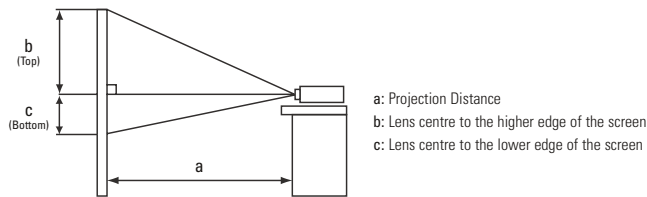

Screen Size (Diagonal)	Projection Distance (a)		Screen Height (cm)	
	min. (m)	max. (m)	b (top)	c (bottom)
40" (1.0)	1.2	1.4	55	6
60" (1.5)	1.8	2.1	82	9
100" (2.5)	3.0	3.6	137	15
150" (3.8)	4.5	5.4	206	23
200" (5.1)	6.0	7.2	274	30
300" (7.6)	9.0	10.8	411	46