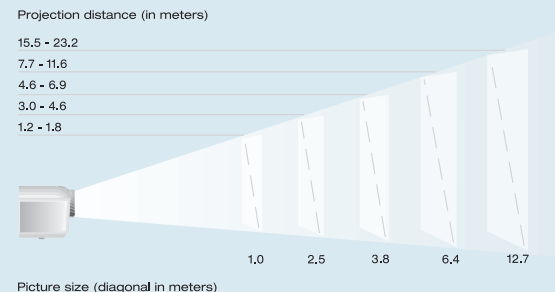

June 2004 • Subject to modifications and errors