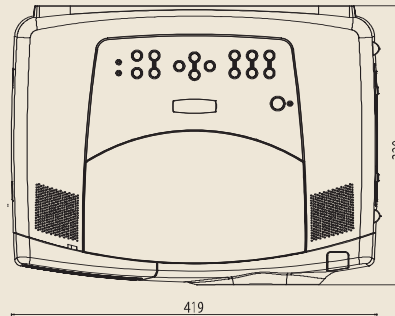

PROJECTION DISTANCES Short Fixed Throw Ratio Range 0.8:1

	Distance		Diagonal Image		Image Width	
	Feet	Meters	Feet	Meters	Feet	Meters
MIN DISTANCE	3	0.9	4.69	1.43	3.75	1.14
	5	1.5	7.81	2.38	6.25	1.91
	10	3.0	15.63	4.76	12.50	3.81
MAX DISTANCE	12	3.7	18.75	5.72	15.00	4.57

PROJECTION DISTANCES Standard Throw Ratio Range 1.5 - 2.2:1

	Distance		Minimum Image		Maximum Image	
	Feet	Meters	Feet	Meters	Feet	Meters
MIN DISTANCE	3	0.9	1.70	0.52	2.50	0.76
	5	1.5	2.84	0.87	4.17	1.27
	10	3.0	5.68	1.73	8.33	2.54
	20	6.1	11.36	3.46	16.67	5.08
	30	9.1	17.05	5.20	25.00	7.62
	40	12.2	22.73	6.93	33.33	10.16
MAX DISTANCE	45.5	13.9	25.85	7.88	37.92	11.56