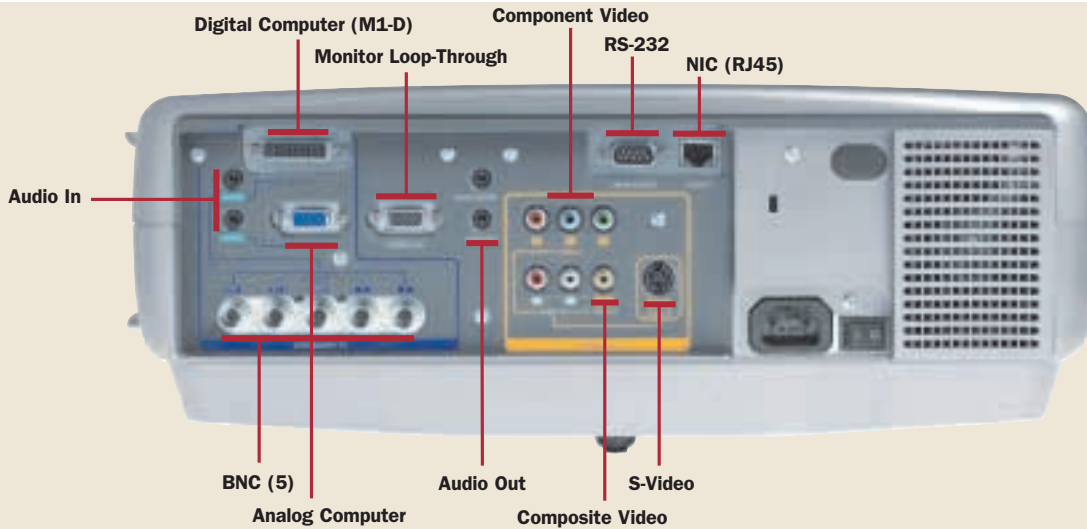

INSTALLATION & INTEGRATION PROJECTOR