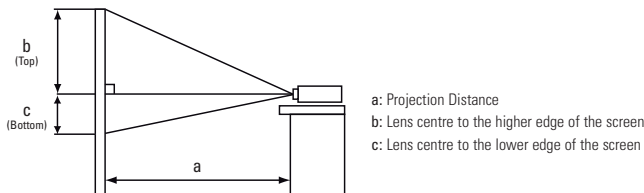

HITACHI
Inspire the Next

CP-X308

Image Size 4:3				
Screen Size (Diagonal)	Projection Distance (a)		Screen Height (cm)	
	min. (m)	max. (m)	b (top)	c (bottom)
40" (1.0)	1.2	1.4	55	6
60" (1.5)	1.8	2.2	82	9
100" (2.5)	3.0	3.6	137	15
150" (3.8)	4.6	5.5	206	23
200" (5.1)	6.1	7.3	274	30
300" (7.6)	9.1	11.0	411	46

CP-X308 Technical Specifications

OPTICAL

LCD panel		0.63" P-Si TFT x 3
Resolution		XGA: 1024 dots x 768 lines
Brightness	Normal mode	2600 ANSI Lumens
	Whisper mode	2100 ANSI Lumens
Contrast ratio		500:1 (typ)
Lens		F1.7-1.9 (f=19.5-23.4mm) Manual Focus, Manual Zoom x 1.2
Lamp		220W UHB
Lamp life		2000 (normal)/3000 (whisper)
Projection distance		0.9 - 11.0m
Distance to width ratio (:1)		1.5 (WIDE), 1.8 (TELE)
Diagonal display size		30-300" (60"@1.8m, Wide)
Number of colour		8 Bit/colour, 16.7M colours
Keystone correction		9:1 upward shift, fixed