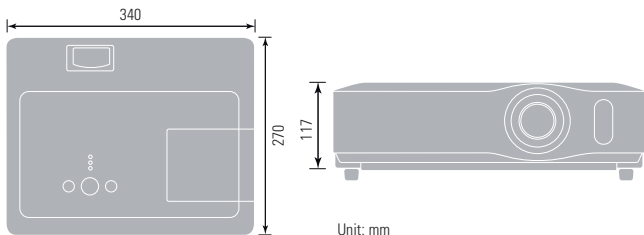

- 2600 ANSI Lumens with optical zoom
- Full connectivity
- Quick Start and Instant Off
- Auto vertical keystone
- Input source naming
- My Button
- 7W audio output
- Whiteboard Mode and Blackboard Mode
- Anti theft features:
 - PIN-lock, MyScreen lock, transition detector
- PC less presentation
 - USB slot, SD card slot
- Wireless - IEEE802.11b/g, multi-image display (up to 4 PC's)
- Wired LAN

HITACHI
Inspire the Next

CP-X308

Image Size 4:3				
Screen Size (Diagonal)	Projection Distance (a)		Screen Height (cm)	
	min. (m)	max. (m)	b (top)	c (bottom)
40" (1.0)	1.2	1.4	55	6
60" (1.5)	1.8	2.2	82	9
100" (2.5)	3.0	3.6	137	15
150" (3.8)	4.6	5.5	206	23
200" (5.1)	6.1	7.3	274	30
300" (7.6)	9.1	11.0	411	46

CP-X308 Technical Specifications

OPTICAL

LCD panel		0.63" P-Si TFT x 3
Resolution		XGA: 1024 dots x 768 lines
Brightness	Normal mode	2600 ANSI Lumens
	Whisper mode	2100 ANSI Lumens
Contrast ratio		500:1 (typ)
Lens		F1.7-1.9 (f=19.5-23.4mm) Manual Focus, Manual Zoom x 1.2
Lamp		220W UHB
Lamp life		2000 (normal)/3000 (whisper)
Projection distance		0.9 - 11.0m
Distance to width ratio (:1)		1.5 (WIDE), 1.8 (TELE)
Diagonal display size		30-300" (60"@1.8m, Wide)
Number of colour		8 Bit/colour, 16.7M colours
Keystone correction		9:1 upward shift, fixed

PHYSICAL

Dimensions (W x H x D)		340 x 117 x 270mm (excluding feet and extrusions)
Weight		4.0Kg (Target)/8.8lbs
Noise level		35dB/29dB
Air filter		MU04951

MISCELLANEOUS

Lamp indicator light, Power light, Ceiling mount image, Rear projection image