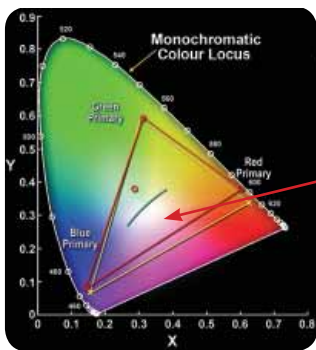

- Express start-up & cool down
- Luxury Carry case for easy portability
- Built in speaker for multi media use
- Long Lamp Life – 3000 hours standard

Optoma Colour Enhancement Technology maximises colour accuracy for deeper saturated colours

Optoma guarantees colour quality will remain as new for 10 years*

Optoma Colour Enhancement Technology

Specifications

	EP1691
Native Resolution	WXGA 1280 x 768
Compressed Resolution	up to WXGA+ (1440 x 900)
Brightness	2500L
Contrast	2500:1
Noise Level	33dB
Lamp Life	3000/2000 (STD/BRIGHT mode)**
Display Technology	Single 0.65" WXGA type A DMD chip
Weight / Dimensions (W x D x H)	1.4 kg / 220 x 178 x 71
Remote Control	Full Function Remote Mouse with Laser and Direct Source selecting
INPUTS:	DVI-D via adaptor 15 Pin D-Sub VGA (SCART & Component via adaptor) S-Video 4 Pin Mini Din Composite RCA 3.5mm Stereo Jack USB (remote mouse)
Audio	1 x 1W Speaker
Aspect Ratio	16:10 Native, 16:9, 4:3 Compatible
Keystone Correction	± 30 Degrees Vertical
On Screen Display	16 Languages: English, German, French, Italian, Spanish, Portuguese, Polish, Dutch, Russian, Finnish, Swedish, Greek, Norwegian/Danish, Hungarian, Czech & Arabic
Video Compatibility	PAL SECAM 576i/p, NTSC 480i/p, HD 720p/1080i
Uniformity	85%
Displayable Colours	16.7 Million
Projection Lens	F=2.55 ~ 2.72, f=21.3 ~ 24.5mm, 1.15x Manual Focus
Throw Ratio	1.5 ~ 1.8:1 (Projection Distance:Image Width)
Projection Distance	1.2 - 12m
Image Size	0.79 - 9.43m (30.95" - 371.42") Diagonal 16:10
Horizontal / Vertical Scan Rate	15 - 91.4kHz / 43 - 87Hz
Lamp Type	200W Lamp
Power Supply	100-240V, 50-60Hz with PFC Power Supply
Power Consumption	250W Maximum < 5W Standby mode
Operating Conditions	Operating: 5 - 40 C, 80% Humidity (Max), 3000m Altitude (Max)
Security	One Kensington Lock Port, Password Protection
Standard Accessories	Lens Cover, AC Power Cord, VGA Cable, USB Cable, Full Function Remote, Batteries x 2, Soft Carry Bag, Quick Start Guide, CD User Manual, Warranty, WEEE Card
RoHS	Compliant
Lamp Warranty	6 months or 1000 hours - whichever comes sooner
Warranty	Warranty may vary by country. Please see www.optomaeurope.com or ask your local supplier for details
Colour Guarantee	10 Years