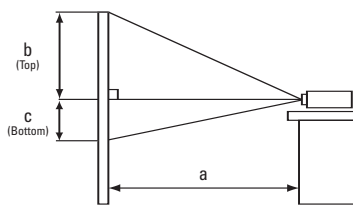

POWER

Power Supply	100-120/220-240V
Power Consumption	240W

PHYSICAL

Dimensions (W x H x D)	285 x 73 x 202mm (excluding feet and extrusions)
Weight	2.3Kg
Noise Level	38dB/32dB

MISCELLANEOUS

Lamp Indicator Light, Power Indicator Light, Temp Indicator Light, Ceiling Mount Image, Rear Projection Image

OPTIONAL ACCESSORIES

Replacement Lamp	DT00701
------------------	---------

a: Projection Distance
b: Lens centre to the higher edge of the screen
c: Lens centre to the lower edge of the screen

Image Size 4:3