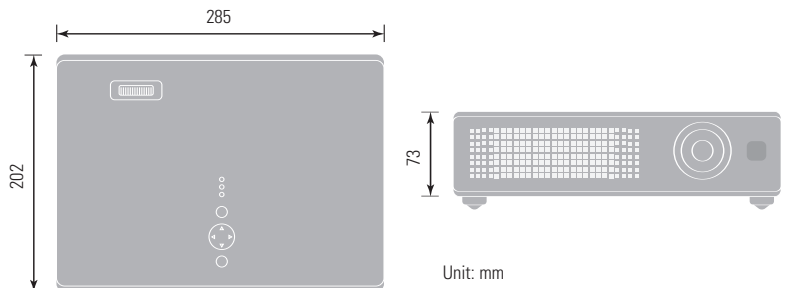

POWER

Power Supply	100-120/220-240V
Power Consumption	240W

PHYSICAL

Dimensions (W x H x D)	285 x 73 x 202mm (excluding feet and extrusions)
Weight	2.3Kg
Noise Level	38dB/32dB

MISCELLANEOUS

Lamp Indicator Light, Power Indicator Light, Temp Indicator Light, Ceiling Mount Image, Rear Projection Image

OPTIONAL ACCESSORIES

Replacement Lamp	DT00701
------------------	---------

a: Projection Distance
b: Lens centre to the higher edge of the screen
c: Lens centre to the lower edge of the screen

Image Size 4:3

Screen Size (Diagonal)	Projection Distance (a)		Screen Height (cm)	
	min. (m)	max. (m)	b (top)	c (bottom)
40" (1.0)	1.2	1.4	52.3	8.7
60" (1.5)	1.8	2.2	78.4	13.1
100" (2.5)	3.0	3.6	130.6	21.8
150" (3.8)	4.5	5.5	195.9	32.7
200" (5.1)	6.1	7.3	261.3	43.5
300" (7.6)	9.1	11.0	391.9	65.3