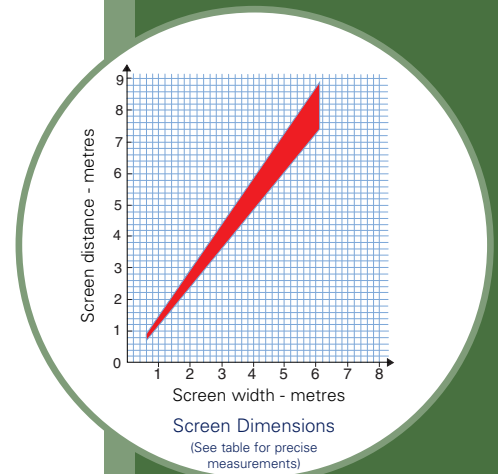

HITACHI DIGITAL MEDIA
Hitachi Europe Ltd
Whitebrook Park
Lower Cookham Road
Maidenhead
Berkshire SL6 8YA
Tel: 01628 585 000
Fax: 01628 585 500
www.hitachidigitalmedia.com

The specification above and photography is for reference only and may be subject to change.