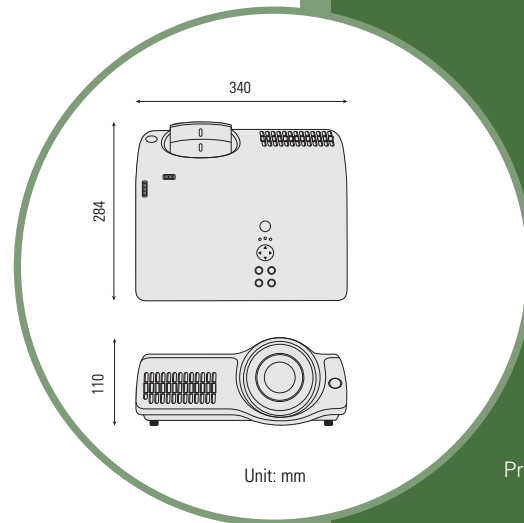

Projector Dimensions