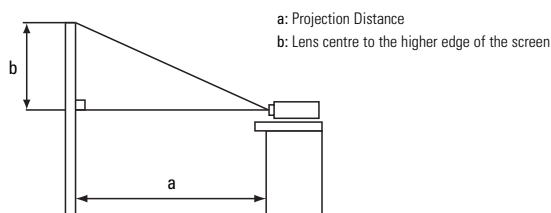

POWER

Power Supply	100-120V/220-240V
--------------	-------------------

PHYSICAL

Dimensions	340 x 110 x 284 mm (W x H x D)
Weight	4.4Kg
Noise Level	32dB, 25dB Whisper Mode

SUPPLIED WITH

Remote Control, Safety Instructions, Quick Start-Up Guide, Power Cord, Instruction Manual (English, German, French, Italian, Spanish, Dutch, Norwegian, Portuguese, Korean, Chinese), Batteries, Video Cable (Video/Audio)

Image Size 4:3		Projection Distance	
Screen Size	b (metres)	a (min)	a (max)
30" (0.76)	0.46	1.1	1.6
60" (1.52)	0.91	2.1	3.3
100" (2.54)	1.52	3.5	5.6
150" (3.81)	2.29	5.2	8.4
200" (5.08)	3.05	7.0	11.2
300" (7.62)	4.57	10.5	16.8