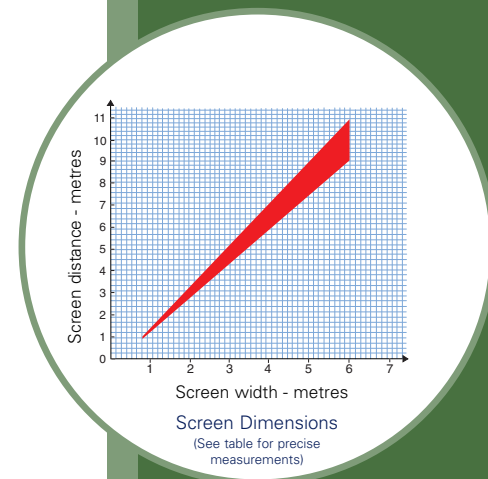

HITACHI DIGITAL MEDIA

Hitachi Europe Ltd
Whitebrook Park
Lower Cookham Road
Maidenhead

Berkshire SL6 8YA
Tel: 01628 585 000
Fax: 01628 585 500

www.hitachidigitalmedia.com

The specification above and photography is for reference only and may be subject to change.