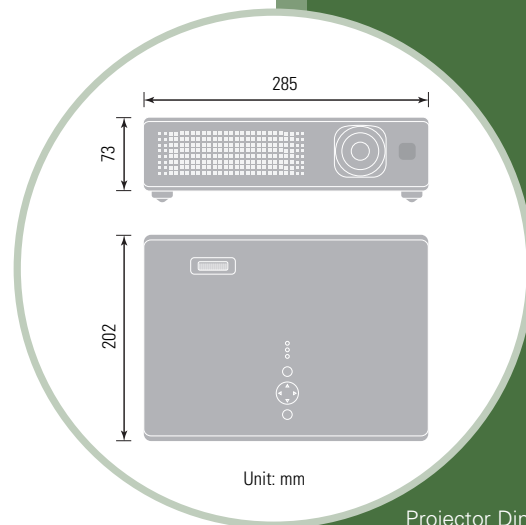

Projector Dimensions