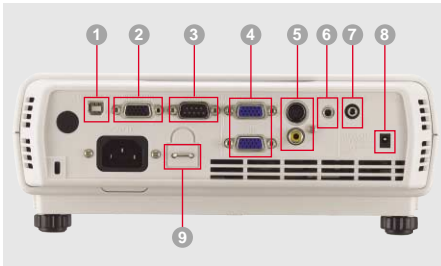

Note: In the event of theft, Mitsubishi Electric does not assume responsibility for compensation.

Specifications

Model	XD470U
Display technology	0.55"1-Chip DMD
Resolution	1024 x 768 (total 786,432 pixels)
Brightness	3000lm
Contrast	2000:1
Picture Size	40"~300"
Source lamp	230W (Shut Off Time 3000Hrs) with Low Mode 280W (Shut Off Time 2000Hrs)
Computer compatibility	640 x 480 ~ 1280 x 1024 True: 1024 x 768, Sync on green available
Video compatibility	NTSC/NTSC4.43/PAL(including PAL-M, N)/SECAM/PAL-60, Component Video : 480i/p(525i/p), 576i/p(625i/p), 720p(750p), 1080i(1125i 60Hz), 1080i(1125i 50Hz)
Input terminals	RGB : mini D-sub15pin x 2, Audio : stereo mini jack x 1, Video : RCA x 1 + S-video x 1
Output terminals	RGB : mini D-sub15pin x 1, Audio : stereo mini jack x 1, DC Out : 5V 1.5A (MAX)
Communication terminals	RS-232C(D-sub 9pin) x 1, USB terminal for Page Up/Down
Audio speaker	2W mono
Dimension(WxHxD)	261 x 87 x 265mm (excluding height adjustment)
Weight	2.8kg / 6.2lbs
Power supply	AC100-240V, 50/60Hz
Optional lamp	VLT-XD470LP

*All brand names and product names are trademarks, registered trademarks or trade names of their respective holders.

XD470U

MOBILE XGA PROJECTOR

Input and Output Terminals

- 1 USB terminal for Page Up/Down
- 2 PC / Component Video output
- 3 Serial RS-232C
- 4 PC / Component Video input (mini D-sub 15pin)
- 5 S-Video / RCA
- 6 Audio input
- 7 Audio output
- 8 DC Out
- 9 Security Hook