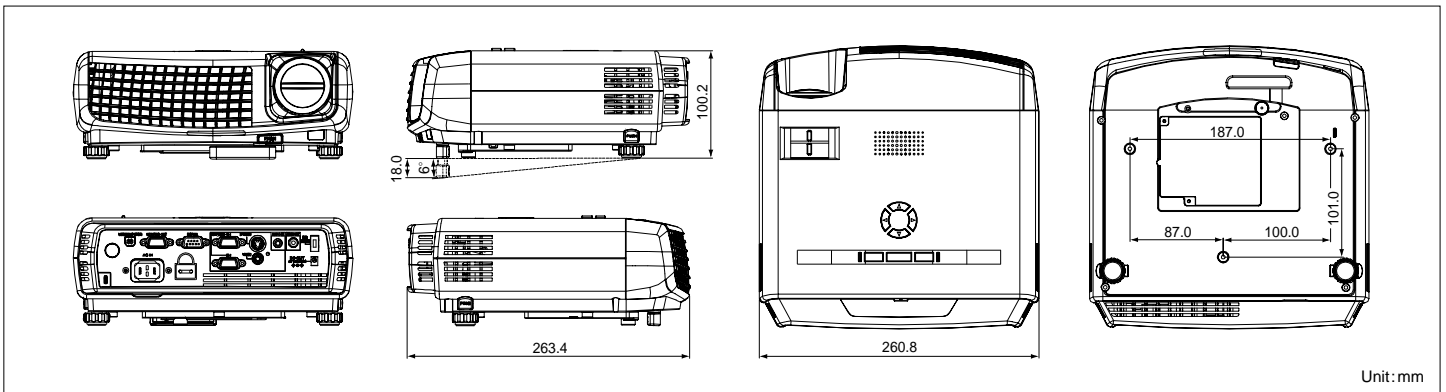

*All brand names and product names are trademarks, registered trademarks or trade names of their respective holders.

XD470U

MOBILE XGA PROJECTOR

Input and Output Terminals

- 1 USB terminal for Page Up/Down
- 2 PC / Component Video output
- 3 Serial RS-232C
- 4 PC / Component Video input (mini D-sub 15pin)
- 5 S-Video / RCA
- 6 Audio input
- 7 Audio output
- 8 DC Out
- 9 Security Hook

Dimensions

Unit: mm

Screen size and Projection distance

As seen from the side

Screen size chart

Screen (4:3 aspect ratio)						Distance from screen (L)		Height projected image (Hd)		Screen (16:9 aspect ratio)						Distance from screen (L)		Height projected image (Hd)					
Diagonal size		Width (W)		Height (H)		Shortest		Longest		Diagonal size		Width (W)		Height (H)		Shortest		Longest		Diagonal size		Height projected image (Hd)	
inch	cm	inch	cm	inch	cm	inch	m	inch	m	inch	cm	inch	cm	inch	cm	inch	m	inch	m	inch	cm	inch	cm
40	102	32	81	24	61	50	1.3	60	1.5	3.5	9	40	102	35	89	20	50	55	1.4	66	1.7	6.7	17
60	152	48	122	36	91	76	1.9	91	2.3	5.2	13	60	152	52	133	29	75	82	2.1	99	2.5	10.1	26
80	203	64	163	48	122	101	2.6	121	3.1	7.0	18	80	203	70	177	39	100	110	2.8	132	3.3	13.5	34
100	254	80	203	60	152	126	3.2	151	3.8	8.7	22	100	254	87	221	49	125	137	3.5	165	4.2	16.9	43
150	381	120	305	90	229	189	4.8	227	5.8	13.1	33	150	381	131	332	74	187	206	5.2	247	6.3	25.3	64
200	508	160	406	120	305	252	6.4	302	7.7	17.4	44	200	508	174	443	98	249	275	7.0	329	8.4	33.7	86
250	635	200	508	150	381	315	8.0	378	9.6	21.8	55	250	635	218	553	123	311	343	8.7	412	10.5	42.2	107
300	762	240	610	180	457	378	9.6	-	-	26.1	66	300	762	261	664	147	374	412	10.5	-	-	50.6	129