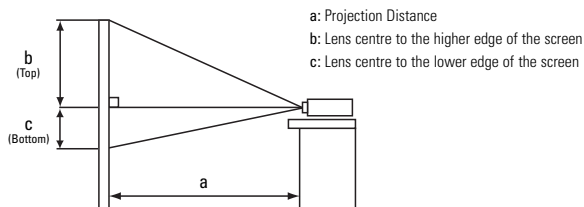

FEATURES

Other	Network function (for control projector), Variable Colour (R, G, B individual) MENU: 15 Language, Freeze function, Magnifying, Digital gamma correction, 3D Y/C separation, 2-3 pull down, Auto Vertical Keystone correction, Electrical H&V Keystone correction, Auto configuration (H-Phase, H-Size, Position), My Screen, PIN lock system 3.0 W x 4
Audio Speakers	

CONNECTORS

Computer Input	15-pin Mini D-sub x 2 DVI Input x 1
Computer Output	15-pin Mini D-sub x 1
Video Input	RCA Jack x 1 S-Video jack x 1 RCA Jack (x3) x 1 for Component
Audio Input	RCA Jack (x2) x 1 for Video Stereo-mini Jack x 2 for Computer
Audio Output	Stereo-mini Jack x 1
Control	9-pin D-sub x 1 for RS232 RJ45 (10 BASE-T)
Mouse	USB x 1
Wired remote Control	3.5 dia. Stereo-mini Jack x 1

PHYSICAL

Weight	3.9 Kg
Size (W x D x H)	336 x 265 x 95mm excluding feet and extrusions
Miscellaneous	Power, Lamp and Temp indicator light, Ceiling Mount image, Rear Projection Image

SUPPLIED WITH

Remote Control, Batteries, RGB cable, Safety Instruction, Quick Guide, Power cord, User Manual (English, German, French, Italian, Spanish, Dutch, Norwegian, Portuguese)

GENERAL

Voltage	100-120V/220-240V, auto switching
Noise	Normal Mode Whisper Mode
	38dB 33dB

CERTIFICATION

UL60950/C-UL, FCC Part 15, Class B, CE, TUV EN60950

OPTIONAL ACCESSORIES

Replacement Lamp	DT00691

Screen Size	a (min)	a (max)	b (top)	c (bottom)
30	0.9m (35")	1.1m (42")	41cm (16")	5cm (2")
40	1.2m (47")	1.4m (57")	55cm (22")	6cm (2")
50	1.5m (59")	1.8m (71")	69cm (27")	8cm (3")
60	1.8m (71")	2.2m (86")	82cm (32")	9cm (4")
70	2.1m (83")	2.6m (100")	96cm (38")	11cm (4")
80	2.4m (96")	2.9m (115")	110cm (43")	12cm (5")
90	2.7m (108")	3.3m (130")	123cm (49")	14cm (5")
100	3.0m (120")	3.7m (144")	137cm (54")	15cm (6")
120	3.7m (144")	4.4m (174")	165cm (65")	18cm (7")
150	4.6m (181")	5.5m (217")	206cm (81")	23cm (9")
200	6.1m (241")	7.4m (291")	274cm (108")	30cm (12")
250	7.7m (302")	9.2m (364")	343cm (135")	38cm (15")
300	9.2m (363")	11.1m (437")	411cm (162")	46cm (18")