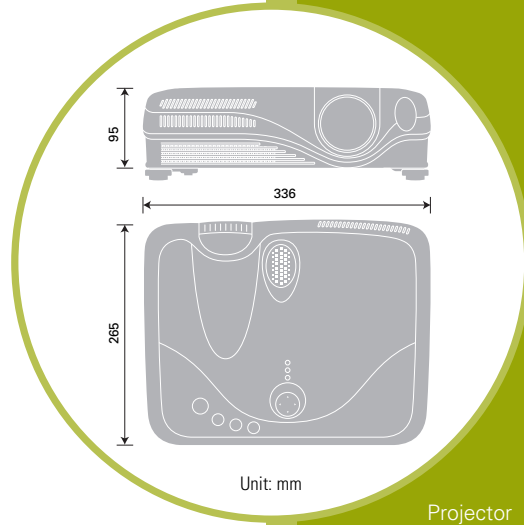

Unit: mm

Projector
Dimensions

HITACHI DIGITAL MEDIA
Hitachi Europe Ltd
Whitebrook Park
Lower Cookham Road
Maidenhead
Berkshire SL6 8YA
Tel: 01628 585 000
Fax: 01628 585 500
www.hitachidigitalmedia.com

The specification above and photography is for reference only and may be subject to change.