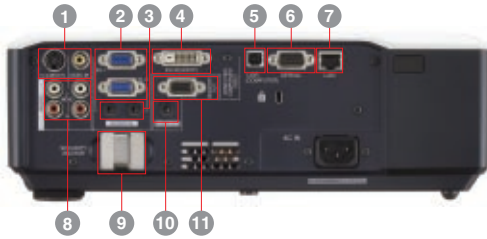

WL639U BrightEra™

PORTABLE WXGA PROJECTOR

Input and Output Terminals

Enhanced terminal group realizes a versatile range of presentations.

- ① S-Video / Video input
- ② PC / Component Video input (mini D-sub 15pin)
- ③ PC / Audio input
- ④ DVI-D (with HDCP) input
- ⑤ USB terminal for mouse control
- ⑥ Serial RS-232C (D-sub 9pin)
- ⑦ LAN (RJ-45)
- ⑧ Video / Audio input (mini D-sub 15pin)
- ⑨ Security Anchor
- ⑩ Audio output
- ⑪ Monitor output

Dimensions

Specifications

Model	WL639U
Display technology	0.75" 3-LCD
Resolution	1280 x 800 (total 1,024,000 pixels)
Brightness	3500lm
Contrast	600:1
Projection lens	f=24-29mm, F1.7-1.9
Picture Size	40"~300"
Source lamp	220W (Shut Off Time 4000Hrs) with Low Mode 261W (Shut Off Time 2000Hrs)
Computer compatibility	640 x 480 ~ 1920 x 1080 True: 1280 x 800, Sync on green available
Video compatibility	NTSC/NTSC4.43/PAL (including PAL-M, N)/SECAM/PAL-60, Component Video: 480i/p (525i/p), 576i/p (625i/p), 720p (750p 50/60Hz), 1080i (1125i 50/60Hz), 1080p (1125p 50/60Hz), SCART (RGB+1V sync)
PC input terminals	PC: mini D-sub 15pin x 2, DVI-D (with HDCP) x 1, Audio: stereo mini (φ3.5) x 2
Video input terminals	Video: RCA x 1, S-video x 1, Audio: RCA (L,R) x 2
Output terminals	Monitor Out: mini D-sub 15pin x 1, Audio: stereo mini (φ3.5) x 1
Communication terminals	LAN (RJ-45) x 1, RS-232C (D-Sub 9 pin) x 1, USB terminal for mouse control x 1
Audio speaker	3W mono
Fan noise	29dBA (at Low Mode)
Dimension (WxHxD)	333 x 113 x 272mm (excluding height adjustment)
Weight	4.7kg / 10.4lbs
Power supply	AC100 - 240V, 50/60Hz
Optional lamp	VLT-XL650LP