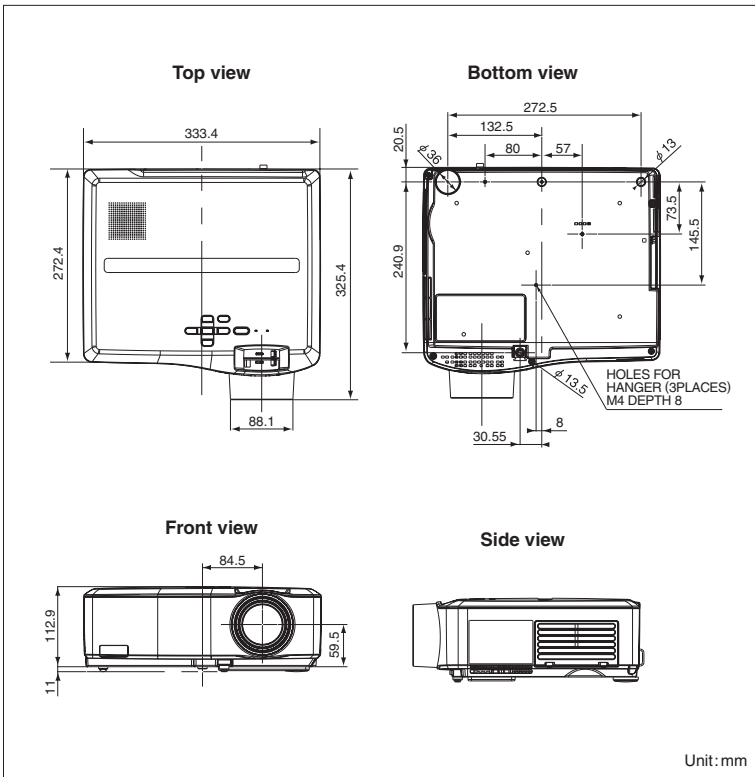

Dimensions

Specifications

Model	WL639U
Display technology	0.75" 3-LCD
Resolution	1280 x 800 (total 1,024,000 pixels)
Brightness	3500lm
Contrast	600:1
Projection lens	f=24-29mm, F1.7-1.9
Picture Size	40"~300"
Source lamp	220W (Shut Off Time 4000Hrs) with Low Mode 261W (Shut Off Time 2000Hrs)
Computer compatibility	640 x 480 ~ 1920 x 1080 True: 1280 x 800, Sync on green available
Video compatibility	NTSC/NTSC4.43/PAL (including PAL-M, N)/SECAM/PAL-60, Component Video: 480i/p (525i/p), 576i/p (625i/p), 720p (750p 50/60Hz), 1080i (1125i 50/60Hz), 1080p (1125p 50/60Hz), SCART (RGB+1V sync)
PC input terminals	PC: mini D-sub 15pin x 2, DVI-D (with HDCP) x 1, Audio: stereo mini (φ3.5) x 2
Video input terminals	Video: RCA x 1, S-video x 1, Audio: RCA (L,R) x 2
Output terminals	Monitor Out: mini D-sub 15pin x 1, Audio: stereo mini (φ3.5) x 1
Communication terminals	LAN (RJ-45) x 1, RS-232C (D-Sub 9 pin) x 1, USB terminal for mouse control x 1
Audio speaker	3W mono
Fan noise	29dBA (at Low Mode)
Dimension (WxHxD)	333 x 113 x 272mm (excluding height adjustment)
Weight	4.7kg / 10.4lbs
Power supply	AC100 - 240V, 50/60Hz
Optional lamp	VLT-XL650LP

As seen from the side

Screen size chart (WXGA)

Diagonal size		Screen				Distance from screen (L)				Height projected image (Hd)	
inch	cm	Width (W)		Height (H)		Shortest		Longest		inch	cm
		inch	cm	inch	cm	inch	m	inch	m		
40	102	34	86	21	54	49	1.2	59	1.5	0.5	1
60	152	51	129	32	81	74	1.9	90	2.3	0.8	2
80	203	68	172	42	108	100	2.5	121	3.1	1.1	3
100	254	85	215	53	135	125	3.2	151	3.8	1.3	3
150	381	127	323	79	202	189	4.8	228	5.8	2.0	5
200	508	170	431	106	269	252	6.4	305	7.7	2.6	7
250	635	212	538	132	337	315	8.0	381	9.7	3.3	8
300	762	254	646	159	404	379	9.6	-	-	3.9	10