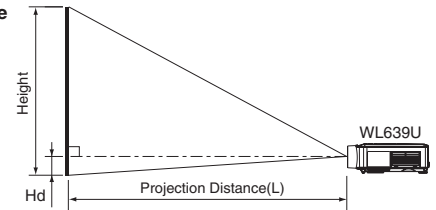

Dimensions

Specifications

Model	WL639U
Display technology	0.75" 3-LCD
Resolution	1280 x 800 (total 1,024,000 pixels)
Brightness	3500lm
Contrast	600:1
Projection lens	f=24-29mm, F1.7-1.9
Picture Size	40"~300"
Source lamp	220W (Shut Off Time 4000Hrs) with Low Mode 261W (Shut Off Time 2000Hrs)
Computer compatibility	640 x 480 ~ 1920 x 1080 True: 1280 x 800, Sync on green available
Video compatibility	NTSC/NTSC4.43/PAL (including PAL-M, N)/SECAM/PAL-60, Component Video: 480i/p (525i/p), 576i/p (625i/p), 720p (750p 50/60Hz), 1080i (1125i 50/60Hz), 1080p (1125p 50/60Hz), SCART (RGB+1V sync)
PC input terminals	PC: mini D-sub 15pin x 2, DVI-D (with HDCP) x 1, Audio: stereo mini (φ3.5) x 2
Video input terminals	Video: RCA x 1, S-video x 1, Audio: RCA (L,R) x 2
Output terminals	Monitor Out: mini D-sub 15pin x 1, Audio: stereo mini (φ3.5) x 1
Communication terminals	LAN (RJ-45) x 1, RS-232C (D-Sub 9 pin) x 1, USB terminal for mouse control x 1
Audio speaker	3W mono
Fan noise	29dBA (at Low Mode)
Dimension (WxHxD)	333 x 113 x 272mm (excluding height adjustment)
Weight	4.7kg / 10.4lbs
Power supply	AC100 - 240V, 50/60Hz
Optional lamp	VLT-XL650LP

As seen from the side

Screen size chart (WXGA)

Diagonal size		Screen				Distance from screen (L)				Height projected image (Hd)	
inch	cm	Width (W)		Height (H)		Shortest		Longest		inch	cm
		inch	cm	inch	cm	inch	m	inch	m		
40	102	34	86	21	54	49	1.2	59	1.5	0.5	1
60	152	51	129	32	81	74	1.9	90	2.3	0.8	2
80	203	68	172	42	108	100	2.5	121	3.1	1.1	3
100	254	85	215	53	135	125	3.2	151	3.8	1.3	3
150	381	127	323	79	202	189	4.8	228	5.8	2.0	5
200	508	170	431	106	269	252	6.4	305	7.7	2.6	7
250	635	212	538	132	337	315	8.0	381	9.7	3.3	8
300	762	254	646	159	404	379	9.6	-	-	3.9	10