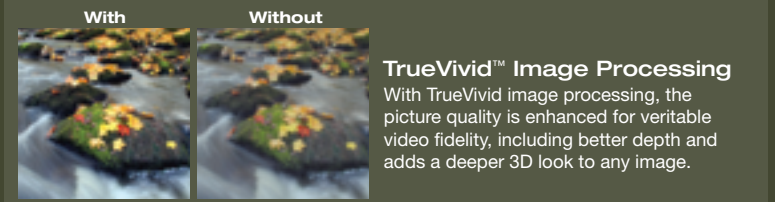

Image and color enhancement technologies