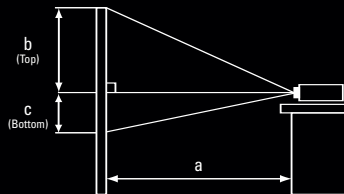

MODEL	CP-X505	CP-X605	CP-X608
LCD Panel	0.8" P-Si TFT x 3	0.8" P-Si TFT x 3	0.8" P-Si TFT x 3
Resolution	XGA: 1024 dots x 768 lines	XGA: 1024 dots x 768 lines	XGA: 1024 dots x 768 lines
Brightness	Normal Mode Whisper Mode	4000 ANSI Lumens 3200 ANSI Lumens	4000 ANSI Lumens 3200 ANSI Lumens
Contrast Ratio	1000:1 (theatre mode)	1000:1 (theatre mode)	1000:1 (theatre mode)
Lens	F1.7-2.1, f=24-29mm, Manual Zoom x 1.2, Manual Focus	F1.7-2.1, f=24.3-29.2mm, Manual Zoom x 1.2, Manual Focus	F1.7-2.1, f=24.3-29.2mm, Manual Zoom x 1.2, Manual Focus
Lamp	285W UHB	285W UHB	285W UHB
Focus Distance	0.9-10.8m (Wide), 1.1m-13.0m (Tele)	0.9-10.8m (Wide), 1.1m-13.0m (Tele)	0.9-10.8m (Wide), 1.1m-13.0m (Tele)
Distance to Width Ratio (1:1)	1.5 (Wide), 1.8 (Tele) with standard lens	1.5 (Wide), 1.8 (Tele) with standard lens	1.5 (Wide), 1.8 (Tele) with standard lens
Diagonal Display Size	30"-350" (1.8m@60")	30"-300" (1.8m@60")	30"-300" (1.8m@60")
Number of Colour	8 Bits/colour, 16.7M colours	8 Bits/colour, 16.7M colours	8 Bits/colour, 16.7M colours
Computer Compatibility	IBM Compatible VGA, SVGA, XGA, SXGA/SXGA+, UXGA Capability, MAC 13", MAC 16" (Pixelworks chip)	IBM Compatible VGA, SVGA, XGA, SXGA/SXGA+, UXGA Capability, MAC 16" (Pixelworks chip)	IBM Compatible VGA, SVGA, XGA, SXGA/SXGA+, UXGA Capability, MAC 16" (Pixelworks chip)
Video Compatibility	NTSC/PAL/-BGDHI/SECAM/PAL-M,N/NTSC4.43 SDTV: 525i(480i), 525p(480p), 625i(575i) HDTV: 750p (720p@60Hz), 1125i(1080i@50/60Hz)	NTSC/PAL/-BGDHI/SECAM/PAL-M,N/NTSC4.43 SDTV: 525i(480i), 525p(480p), 625i(575i) HDTV: 750p (720p@60Hz), 1125i(1080i@50/60Hz)	NTSC/PAL/-BGDHI/SECAM/PAL-M,N/NTSC4.43 SDTV: 525i(480i), 525p(480p), 625i(575i) HDTV: 750p (720p@60Hz), 1125i(1080i@50/60Hz)
Plug & Play	DDC2B (RGB1, M1-D)	DDC2B (RGB1, M1-D)	DDC2B (RGB1, M1-D)
Frequency Range	Horizontal: 15-91KHz, Vertical 50-120Hz	Horizontal: 31.5-106KHz, Vertical 56-120Hz	Horizontal: 15-91KHz, Vertical 50-120Hz
Keystone Correction	1:1-9:1 upward shift	1:1-9:1 upward shift	1:1-9:1 upward shift
Speakers	4 x 4W	4 x 4W	4 x 4W
Other	MENU: 17 Languages (English, French, German, Spanish, Italian, Norwegian, Dutch, Japanese, Portuguese, Simplified Chinese, Korean, Traditional Chinese, Swedish, Russian, Finnish, Polish, Turkish), Freeze, Magnifying, Auto Adjustment, Search, Page Up & Down (for USB mouse), Equalizing Digital Gamma Correction, Colour Balance, 2-3 pull down, Progressive Scan, Manual V Keystone, Manual H Keystone, My Screen, My Memory, My Button, Blackboard Mode, Whiteboard Mode, Source Naming, Easy Lamp replace from Top, High Performance Air Filter on side, Serial Number label on side, Quick On, Direct On, Direct Off, Security Bar, Security Label included, PIN Lock, Myscreen PIN lock, Keypad Lock, Kensington Slot	MENU: 17 Languages (English, French, German, Spanish, Italian, Norwegian, Dutch, Japanese, Portuguese, Simplified Chinese, Korean, Traditional Chinese, Swedish, Russian, Finnish, Polish, Turkish), Freeze, Magnifying, Auto Adjustment, Search, Page Up & Down (for USB mouse), Equalizing Digital Gamma Correction, Colour Balance, 2-3 pull down, Progressive Scan, Manual V Keystone, Manual H Keystone, My Screen, My Memory, My Button, Blackboard Mode, Whiteboard Mode, Source Naming, Easy Lamp replace from Top, High Performance Air Filter on side, Serial Number label on side, Quick On, Direct On, Direct Off, Security Bar, Security Label included, PIN Lock, Myscreen PIN lock, Keypad Lock, Kensington Slot	MENU: 17 Languages (English, French, German, Spanish, Italian, Norwegian, Dutch, Japanese, Portuguese, Simplified Chinese, Korean, Traditional Chinese, Swedish, Russian, Finnish, Polish, Turkish), Freeze, Magnifying, Auto Adjustment, Search, Page Up & Down (for USB mouse), Equalizing Digital Gamma Correction, Colour Balance, 2-3 pull down, Progressive Scan, Manual V Keystone, Manual H Keystone, My Screen, My Memory, My Button, Blackboard Mode, Whiteboard Mode, Source Naming, Easy Lamp replace from Top, High Performance Air Filter on side, Serial Number label on side, Quick On, Direct On, Direct Off, Security Bar, Security Label included, PIN Lock, Myscreen PIN lock, Keypad Lock, Kensington Slot
Wireless	-	-	IEEE802.11b/g, multi image display (up to 4 PCs)
PC less presentation	-	-	USB slot, SD slot support, motion picture (MPEG4 standard profile), JPEG, BMP, PNG format
Wired LAN	Network software (PJ Man, PJ Ctrl) support, Image transfer support, e-shot	Network software (PJ Man, PJ Ctrl) support, Image transfer support, e-shot	Network software (PJ Man, PJ Ctrl) support, Image transfer support, e-shot
Data Input	2 x 15-pin Mini D-sub 1 x M1-D (Digital RGB) input	2 x 15-pin Mini D-sub 1 x M1-D (Digital RGB) input	2 x 15-pin Mini D-sub 1 x M1-D (Digital RGB) input
Data Output	1 x 15-pin Mini D-sub	1 x 15-pin Mini D-sub	1 x 15-pin Mini D-sub
Video Input	1 x RCA Jack 1 x S-Video 3 x RCA Jack for component	1 x RCA Jack 1 x S-Video 3 x RCA Jack for component	1 x RCA Jack 1 x S-Video 3 x RCA Jack for component
Audio Input	2 x Stereo Mini Jack 2 x Pair RCA (L/R) (Selectable on OSD)	2 x Stereo Mini Jack 2 x Pair RCA (L/R) (Selectable on OSD)	2 x Stereo Mini Jack 2 x Pair RCA (L/R) (Selectable on OSD)
Audio Output	1 x Stereo Mini Jack	1 x Stereo Mini Jack	1 x Stereo Mini Jack
Control	1 x 9-pin D-sub for RS232C Control 1 x USB for Mouse Control (via M1-D) RJ-45 for wired LAN	1 x 9-pin D-sub for RS232C Control 1 x USB for Mouse Control (via M1-D) RJ-45 for wired LAN	1 x 9-pin D-sub for RS232C Control 1 x USB for Mouse Control (via M1-D) RJ-45 for wired LAN