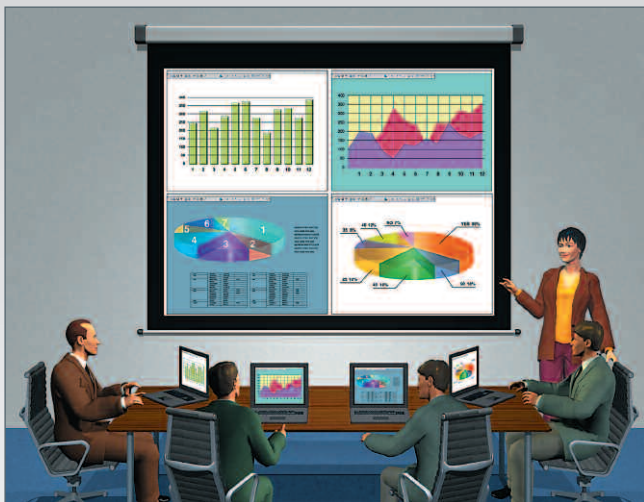

Projection of external data* (CP-X608)

Data received by the control PC via LAN from an external memory device can be output from the projector. This means you have a much wider range of material to choose from.

* To use these functions, it is necessary to download the appropriate software. Ask your dealer for details.

Standard features

- **3500/4000 ANSI Lumens** with optical zoom.
- **Full Connectivity** - 2 x RGB IN, 1 x Digital RGB IN (M1-D) and RGB monitor out with audio in/out and versatile video connections.