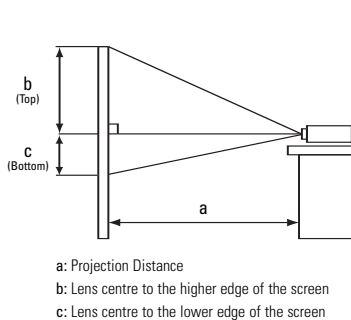

OPTIONAL ACCESSORIES

Optional Lenses	FL-601: Fixed Short Throw (1: 0.8), F=2.3 (f=13mm) SL-602: Short Throw (1:1.2-2.0), F=1.9-2.6 (f=20-32mm) LL-603: Long Throw (1:2.0-3.9), F=2.1-2.9 (f=32-63mm) UL-604: Ultra long Throw(1:3.9-7.4), F=2.2-3.1 (f=63-117mm)
-----------------	--

Image Size 4:3

Screen Size (Diagonal)	Projection Distance (a)		Screen Height (cm)	
	min. (m)	max. (m)	b (top)	c (bottom)
40" (1.0)	1.2	1.4	55.0	6.0
60" (1.5)	1.8	2.2	82.0	9.0
100" (2.5)	3.0	3.7	137.0	15.0
150" (3.8)	4.6	5.5	206.0	23.0
200" (5.1)	6.1	7.4	274.0	30.0
300" (7.6)	9.2	11.1	411.0	46.0
350" (8.9)	10.8	13.0	480.0	53.0

Image Size 16:9

Screen Size (Diagonal)	Projection Distance (a)		Screen Height (cm)	
	min. (m)	max. (m)	b (top)	c (bottom)
40" (1.0)	1.3	1.6	51.0	-2.0
60" (1.5)	2.0	2.4	77.0	-2.0
100" (2.5)	3.3	4.0	129.0	-4.0
150" (3.8)	5.0	6.0	193.0	-6.0
200" (5.1)	6.7	8.0	257.0	-8.0
300" (7.6)	10.0	12.1	386.0	-12.0
350" (8.9)	11.7	14.1	450.0	-15.0