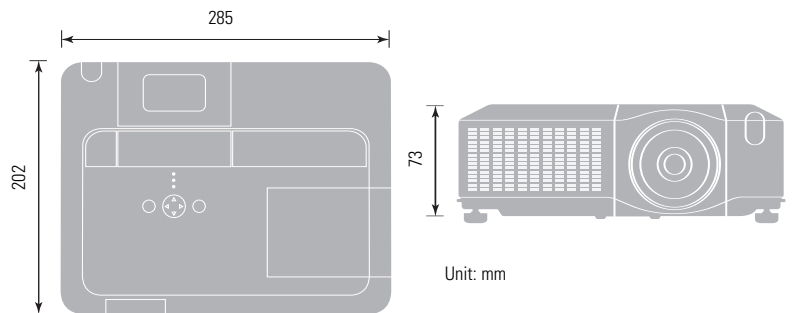

OPTIONAL ACCESSORIES

Optional Lenses	FL-601: Fixed Short Throw (1: 0.8), F=2.3 (f=13mm) SL-602: Short Throw (1:1.2-2.0), F=1.9-2.6 (f=20-32mm) LL-603: Long Throw (1:2.0-3.9), F=2.1-2.9 (f=32-63mm) UL-604: Ultra long Throw(1:3.9-7.4), F=2.2-3.1 (f=63-117mm)
-----------------	--

Image Size 4:3

Screen Size (Diagonal)	Projection Distance (a)		Screen Height (cm)	
	min. (m)	max. (m)	b (top)	c (bottom)
40" (1.0)	1.2	1.4	55.0	6.0
60" (1.5)	1.8	2.2	82.0	9.0
100" (2.5)	3.0	3.7	137.0	15.0
150" (3.8)	4.6	5.5	206.0	23.0
200" (5.1)	6.1	7.4	274.0	30.0
300" (7.6)	9.2	11.1	411.0	46.0
350" (8.9)	10.8	13.0	480.0	53.0

Image Size 16:9

Screen Size (Diagonal)	Projection Distance (a)		Screen Height (cm)	
	min. (m)	max. (m)	b (top)	c (bottom)
40" (1.0)	1.3	1.6	51.0	-2.0
60" (1.5)	2.0	2.4	77.0	-2.0
100" (2.5)	3.3	4.0	129.0	-4.0
150" (3.8)	5.0	6.0	193.0	-6.0
200" (5.1)	6.7	8.0	257.0	-8.0
300" (7.6)	10.0	12.1	386.0	-12.0
350" (8.9)	11.7	14.1	450.0	-15.0