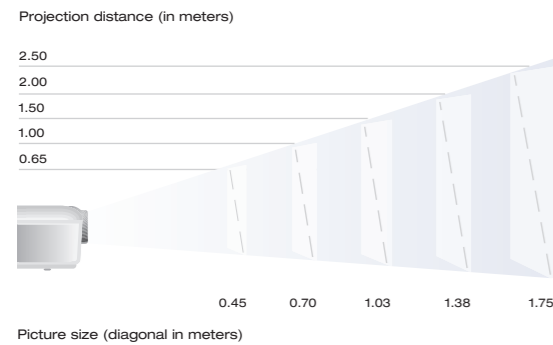

ff1

- Display** 0.55" DDR DMD™* Chip
- Resolution** SVGA 800 x 600
- Brightness** 400 Lux
- Colour reproduction** 16.7 mio. colours
- Contrast** 1,500:1
- Projection format** 4 : 3 switchable to 16 : 9
- Light source** LED diodes
- Working life of the LED diodes** ca. 10,000 hours
- Lens** F = 2,6
- Zoom ratio** fixed
- Frequencies (hor./vert.)** 31.5 - 80 kHz / 56 - 85 Hz
- Projection** front, rear and ceiling
- Digital keystone correction** vertical + / - 16°
- Picture size (diagonal)** 0.45 m - 1.75 m
- Projection distance** 0.65 m - 2.5 m
- Input signal** NTSC/PAL/SECAM, HDTV (from D-sub 15), VGA/SVGA/XGA/SXGA/UXGA (compr.)
- Inputs** 1 x RGB, 1 x RCA, USB type A, audio (stereo mini jack)
- Outputs** Headphone (stereo)
- Serial interface** -
- Power supply** AC 100-240 V, 50 / 60 Hz
- Loudspeaker** -
- Dimensions (W x H x D)** 135 x 55 x 100 mm
- Weight** 0.5 kg
- Features** Digital keystone correction, kensington lock
- Accessories** remote control with batteries, owners manual (CD ROM), audio-, RGB- and power cable, softcase with screen to unfold and removable battery
- Options** Trolley, auto charge cable
- Screen (diagonal)** 57 cm