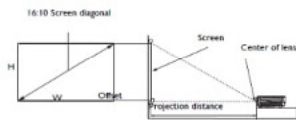

Dimension

Ceiling/Wall mount screw: M4
(Max L = 25 mm; Min L = 20 mm)

283 mm (W) x 95 mm (H) x 222 mm (D)

Installation

The screen aspect ratio is 16:10 and the projected picture is in a 16:10 aspect ratio