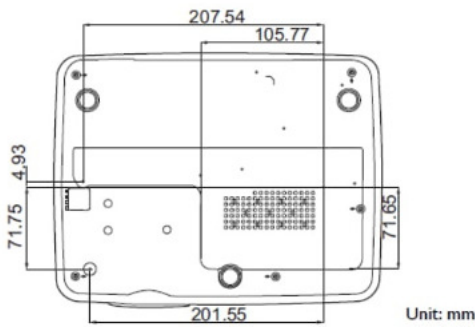

Power

Power Consumption(Max/Normal/Eco)	Normal 265W
Standby Power Consumption	Normal < 0.5W. Network < 2W.
Power Supply	AC 100 to 240 V, 50/60 Hz

Dimension and Weight

Product Dimensions (WxHxD)	283 X 95 X 222mm
Product Weight	2 KG ± 100g

* The Contrast is measure by Full On Full Off standard.

Connectivity

	Quantity		Quantity
1 Audio In (Mini Jack)	1	11 LAN	1
2 Audio out (Mini Jack)	1	12	
3 S-Video in (Mini DIN 4pin)	1	13	
4 Composite Video in (RCA)	1	14	
5 HDMI 2	1	15	
6 HDMI 1/MHL	1	16	
7 Computer in (D-sub 15pin)	1	17	
8 Monitor out (D-sub 15pin)	1	18	
9 USB (Type Mini B)	1	19	
10 RS232	1	20	

Dimension

Ceiling/Wall mount screw: M4
(Max L = 25 mm; Min L = 20 mm)

283 mm (W) x 95 mm (H) x 222 mm (D)

Installation

The screen aspect ratio is 16:10 and the projected picture is in a 16:10 aspect ratio

Diagonal		Screen size		Projection distance (mm)			Offset (mm)
Inch	mm	W (mm)	H (mm)	Min length (max. zoom)	Average	Max length (min. zoom)	
60	1524	1292	808	1564	1796	2029	80.8
70	1778	1508	942	1824	2096	2367	94.2
80	2032	1723	1077	2085	2395	2705	107.7
90	2286	1939	1212	2346	2695	3044	121.2
100	2540	2154	1346	2606	2994	3382	134.6
110	2794	2369	1481	2867	3293	3720	148.1
120	3048	2585	1615	3128	3593	4058	161.5
130	3302	2800	1750	3388	3892	4396	175.0
140	3556	3016	1885	3649	4192	4734	188.5
150	3810	3231	2019	3909	4491	5073	201.9
160	4064	3446	2154	4170	4790	5411	215.4
170	4318	3662	2289	4431	5090	5749	228.9
180	4572	3877	2423	4691	5389	6087	242.3