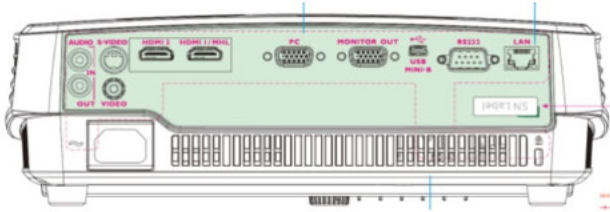

Connectivity

	Quantity		Quantity
1 Audio In (Mini Jack)	1	11 LAN	1
2 Audio out (Mini Jack)	1	12	
3 S-Video in (Mini DIN 4pin)	1	13	
4 Composite Video in (RCA)	1	14	
5 HDMI 2	1	15	
6 HDMI 1/MHL	1	16	
7 Computer in (D-sub 15pin)	1	17	
8 Monitor out (D-sub 15pin)	1	18	
9 USB (Type Mini B)	1	19	
10 RS232	1	20