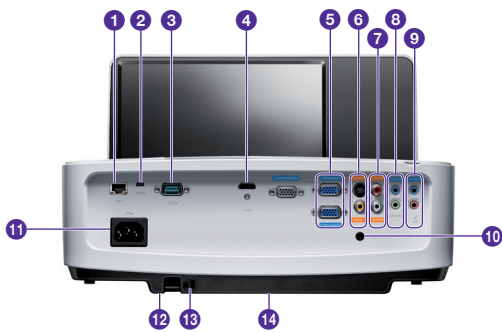

Input and Output Terminals

- ① RJ45 LAN input jack
- ② USB mini B type port
- ③ RS232 control port
- ④ HDMI-input port
- ⑤ RGB signal output jack
- ⑥ RGB (PC)/Component Video (YPbPr/YCbCr) signal input jack
- ⑦ S-Video input jack
- ⑧ Audio (L/R) input jacks
- ⑨ Audio (1/2) input jacks
- ⑩ 12V DC output terminal Used to trigger external devices such as an electric screen or light control, etc. Consult your dealer for how to connect these devices.
- ⑪ AC power jack
- ⑫ Ceiling mount holes
- ⑬ Kensington anti-theft lock slot
- ⑭ Projector mounting plate

Product Specifications

Projection System	DLP	
Native Resolution	WXGA(1280*800)	
Brightness	3000AL	
Contrast Ratio	13,000:1	
Display Color	1.07 Billion Colors	
Lens	F=2.53,f=5.38	
Aspect Ratio	Native 16:10 (5 aspect ratio selectable)	
Throw Ratio	0.37	
Image Size (Diagonal)	64"~120"	
Zoom Ratio	Fix	
Lamp Type	240W	
Lamp(Normal/Economic/SmartEco Mode)*	3500/5000/7000 hours	
Keystone Adjustment	1D,Vertical +/- 15 degrees	
Lines shift range	144% ±5%	
Projection Offset	VGA(640 x 480) to UXGA(1600 x 1200)	
Resolution Support	15~102KHz	
Horizontal Frequency	23~120Hz	
Vertical Scan Rate	23~120Hz	
Compatibility	HDTV Compatibility	480i, 480p, 576i, 576p, 720p, 1080i, 1080p
	Video Compatibility	NTSC, PAL, SECAM
Interface	Computer in (D-sub 15pin)	x 2(Shared with component)
	Monitor out (D-sub 15pin)	x 1
	Composite Video in (RCA)	x 1
	S-Video in (Mini DIN 4pin)	x 1
	HDMI	x 1
	Audio in (Mini Jack)	x 2
	Audio out (Mini Jack)	x 1
	Audio L/R	x 1
	Speaker	10W x 2
	USB (Type mini B)	x 1 (FW download)
	RJ45	x 1 (LAN control)
	RS232 (DB-9pin)	x 1
	IR Receiver	x 2
Dimensions	Dimensions(W x H x D)	339*236,9*322.8mm
	Weight	6.2KG(w/o wall mount)
Power	Power Supply	AC100 to 240V, 50 to 60 Hz
	Power Consumption	typical 330W, standby power <0.5W
Audible Noise	36/30 dBA (Normal/Economic mode)	
On-Screen Display Languages	Arabic/Bulgarian/ Croatian/ Czech/ Danish/ Dutch/ English/ Finnish/ French/ German/ Greek/ Hindi/ Hungarian/ Italian/ Indonesian/ Japanese/ Korean/ Norwegian/ Polish/ Portuguese/ Romanian/ Russian/ Simplified Chinese/Spanish/ Swedish/ Turkish/ Thai/ Traditional Chinese (28 Languages)	

Logistics information

Product Code	9HJCC77.13E
EAN Code	471 8755 05317 7
Dimensions Single Carton (cm)	61 x 53 x 36.20
Carton Weight (kg)	12,1
Pallet Qty	10

BenQ Europe B.V.
Meerenakkerweg 1-17
5652 AR Eindhoven
The Netherlands
Tel: +31 88 8889200
Fax: +31 88 8889299

© 2014 BenQ Corp. Specification may vary by region, please visit your local stores for details. Actual product's features and specifications are subject to change without notice. This material may include corporate names and trademarks of third parties which are the properties of the third parties respectively. Doc.: PRJ HB BR EN 0301

Because it matters