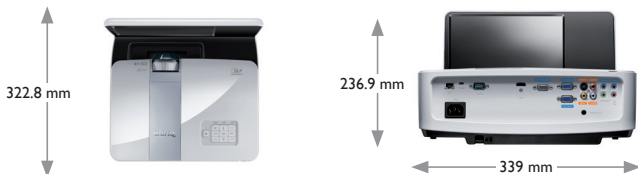

Dimension

Optional Accessories

- Spare Lamp Kit 5J.JCA05.001
- 3D Glasses..... 5J.J9H25.001

Because it matters