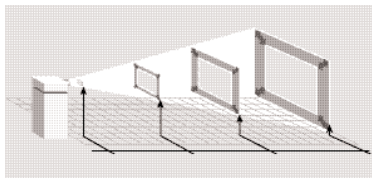

SANYO

TECHNICAL DETAILS

PLV-Z4

Category	Home Cinema
Panel	3 x 0.7" TFT p-Si (16:9)
Lamp	145 W UHP
Brightness ANSI lumens	1,000
Lamp Service Life	2,000 h (Normal Mode), 3,000 h (Eco)
Fan noise	26 dB (Normal Mode), 22 dB (Eco)
Standard Lens	F = 2.0 – 3.0 / f = 21.3 – 42.6 mm
Aspect Ratio	1.36 – 2.76:1
Distance	1.2 – 9.2 m
Contrast Ratio	7,000:1
Resolution in pixels	1,280 x 720 (HDTV)
Horizontal Resolution	400 TV lines
Uniformity	85 %
Bandwidth / Frequency	100 MHz, horizontal 80 kHz, vertical 100 Hz
Color Systems	PAL, SECAM, NTSC, NTSC4.43, PAL-M/N
Connections	Input 1: D-Sub15 (RGB/SCART-RGB) Input 2: HDMI Input 3: 1 x Cinch (Composite) Input 4: Mini DIN 4-pin (S-Video) Input 5: 3 x Cinch (Y-Pb/Cb-Pr/Cr) Input 6: 3 x Cinch (Y-Pb/Cb-Pr/Cr) Control Input: Mini DIN 8-pin (RS232 compatible)
Audio	–
Keystone Correction	vertical +/-20°
Lens-Shift / U/D-Ratio	manual 1 image height up/down 1/2 image width left/right
HDTV Signals	480i, 480p, 575i, 576p, 720p, 1,035i, 1,080i
Computer Compatibility	W-XGA / S-XGA / XGA / S-VGA / VGA / Mac
Zoom / Focus	manual / manual
Power Consumption	210 W / 100-240 V
Warranty	3 Years Warranty
Dimensions (W x H x D)	382 x 126.8 x 304.3 mm
Weight	5 kg
Standard Accessories	IR remote control (illuminated) incl. battery, power cable (2 m), Video cable (Cinch x1), operating manual, vacuum pump
Optional Accessories	Mac / VGA-Adapter, SCART / VGA-cable
Lens	2x wide angle zoom lens

Projection Formats

Distance in m	1.2	3.0	6.0	9.2
Poss. Diagonals (m)	0.51-1.02	1.25-2.52	2.49-5.00	3.81-7.65

Throw Distance   Width x Height   Diagonal

1.2	min.	0.44 x 0.25	0.51
	max.	0.89 x 0.50	1.02
3.0	min.	1.09 x 0.61	1.25
	max.	2.19 x 1.23	2.52
6.0	min.	2.17 x 1.22	2.49
	max.	4.36 x 2.45	5.00
9.2	min.	3.32 x 1.87	3.81
	max.	6.66 x 3.75	7.65

Please use the three-dimensional distance calculator at www.sanyo.de

Technical specifications are subject to change without notice. Status 09/2005.