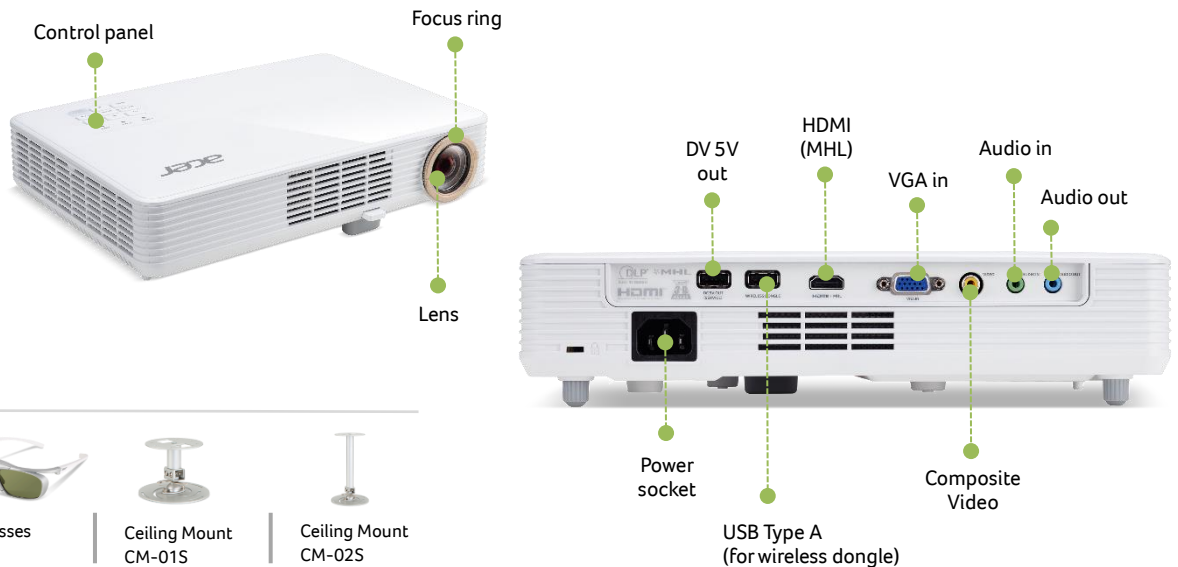

Feature Highlights

Expressive display

- Full HD (1,920 x 1,080) resolution
- 2,000 ANSI lumens
- 1,000,000:1 contrast ratio
- Wide color gamut 85% NTSC
- Long-lasting LED brightness consistency
- 4K support
- HDR support

Enhanced usability

- Slim and compact 2.1 kg
- Wireless Projection¹
- Screen Mirroring^{1,2} (App-free)
- Multimedia playback
- 24/7 operation
- 3W built-in speaker
- Instant on/off

Installation flexibility

- 360-degree projection
- Vertical keystone +/- 40 degrees

Eco-friendly functionality

- Up to 30,000 hours lifetimes (Eco mode)
- Lamp-free, Mercury-free

1 – Wireless dongle (standard accessory) is required for wireless projection.
2 – Additional device must support Miracast technology.

Product View

Standard Accessory

Optional Accessory

LED Light Source

Images appear brighter and more vibrant thanks to the exceptional color saturation provided by the LED source, known as the Helmholtz-Kohlrausch effect. Enjoy long-lasting and consistent brightness with an LED light source, which has 5x less brightness decay than a lamp-based model.

360-degree Projection

Projector can be rotated 360 degrees in different direction for positioning flexibility. It enables special projection for exhibition or show room that requires projector not only supporting front angle.

Wireless Projection - Screen Mirroring Support

Paring with Acer wireless dongle, you will be able to skip the cable and project from your smartphone, laptop or PC via wireless signal. It allows quick and seamless screen-mirroring without installing extra app. Windows 10 laptop/PC has built-in ability for Miracast, so your presentation can be as easy as click-and-play.

Multimedia playback

Show videos, photos, PDF documents and more from your personal USB drive with PC-free projection. The multimedia reader enhances the mobility for you to "take and go".

About Acer

Founded in 1976, today Acer is one of the world's top ICT companies and has a presence in over 160 countries. As Acer looks into the future, it is focused on enabling a world where hardware, software and services will infuse with one another to open up new possibilities for consumers and businesses alike. From service-oriented technologies to the Internet of Things to gaming and virtual reality, Acer's 7,000+ employees are dedicated to the research, design, marketing, sale, and support of products and solutions that break barriers between people and technology. More information is at www.acer.com.