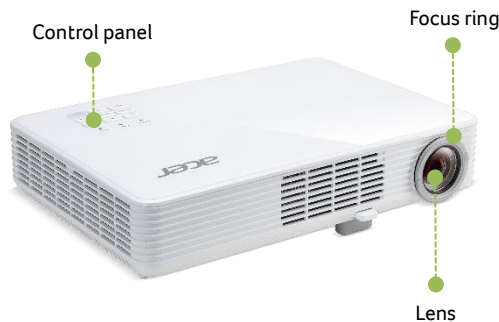

Feature Highlights

Expressive display

- WXGA (1,280 x 800) resolution
- 2,000 ANSI lumens
- 1,000,000:1 contrast ratio
- Wide color gamut 85% NTSC
- Long-lasting LED brightness consistency

Enhanced usability

- Slim and compact 2.1 kg
- Wireless Projection¹
- Screen Mirroring^{1,2} (App-free)
- Multimedia playback
- 24/7 operation
- 3W built-in speaker
- Instant on/off

Installation flexibility

- 360-degree projection
- Vertical keystone +/- 40 degrees

Eco-friendly functionality

- Up to 30,000 hours lifetimes (Eco mode)
- Lamp-free, Mercury-free

1 – Wireless dongle (standard accessory) is required for wireless projection.
2 – Additional device must support Miracast technology.

Product View

Standard Accessory

Optional Accessory