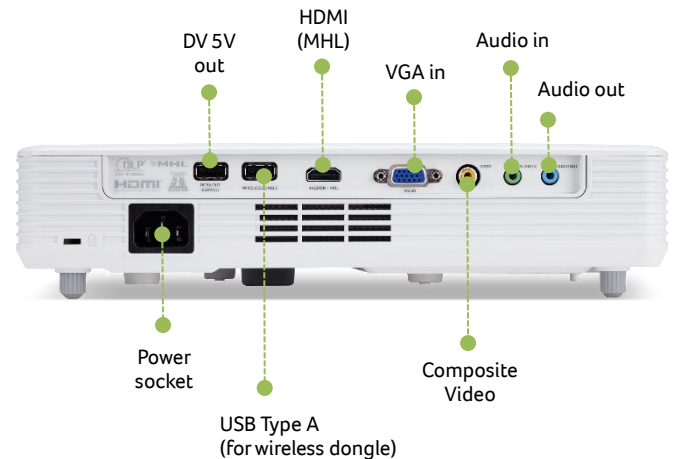

- Slim and compact 2.1 kg
- Wireless Projection¹
- Screen Mirroring^{1,2} (App-free)
- Multimedia playback
- 24/7 operation
- 3W built-in speaker
- Instant on/off

Installation flexibility

- 360-degree projection
- Vertical keystone +/- 40 degrees

Eco-friendly functionality

- Up to 30,000 hours lifetimes (Eco mode)
- Lamp-free, Mercury-free

1 – Wireless dongle (standard accessory) is required for wireless projection.
2 – Additional device must support Miracast technology.

Product View

Standard Accessory

WirelessProjection-Kit
UWA5

Optional Accessory

WirelessCAST
MWA3

3D Glasses
E4W

Ceiling Mount
CM-01S

Ceiling Mount
CM-02S

360 degree projection

360-degree Projection

Projector can be rotated 360 degrees in different direction for positioning flexibility. It enables special projection for exhibition or show room that requires projector not only supporting front angle.