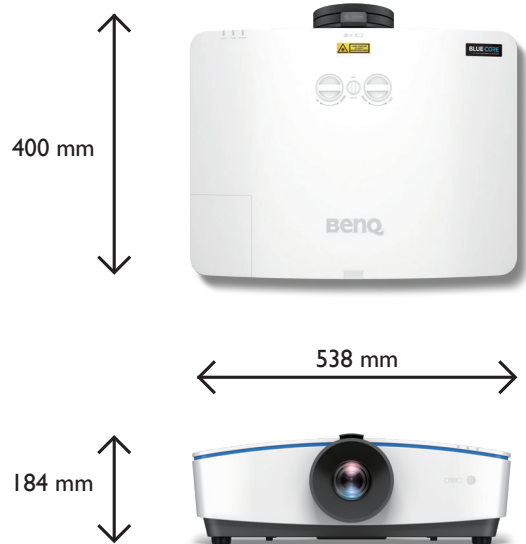

Dimensions