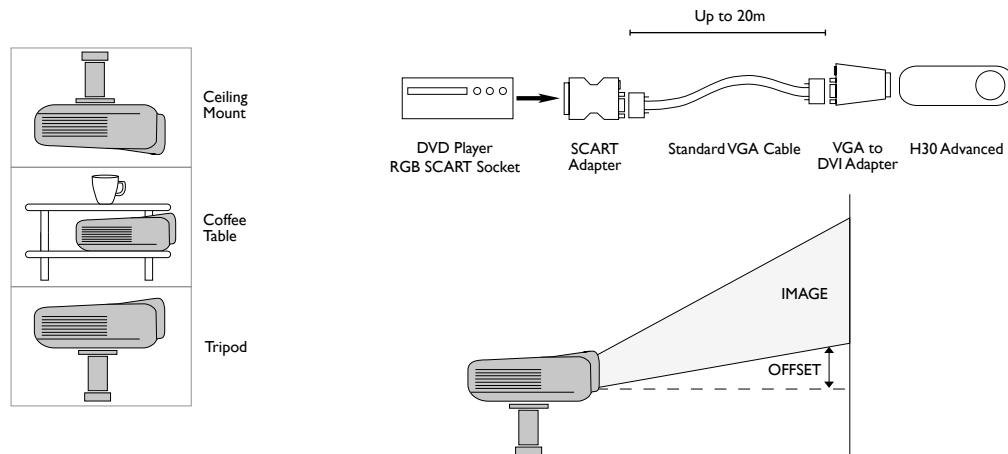

Ultimate Connectivity

You can connect your digital source (DVD or set-top box) directly to the DVI or HDMI input and still have a component progressive input free, for other high quality analogue sources.

Total Control

- Digital Lens shift with 2 positional memories
- No more black bars top and bottom with Multiple Quick Zoom Presets 1.85:1, 1.66:1, 2.35:1, 4:3 to 16:9
- Get the picture exactly right with 5 separate user adjustable memory settings
- Red Green and Blue Brightness and Contrast settings for image calibration
- Advanced High Definition scaling enhancement technology for superior HD reproduction
- Edge Mask to maintain 1:1 pixel mapping with NTSC interlaced sources

SCART RGB Adaptor

The unique SCART RGB adaptor supplied enables very high quality, inexpensive computer monitor VGA cables to be used to connect easily to your DVD player, Digital TV or games console. These cables can be up to 20m long making it easy and inexpensive to position the H30 Advanced exactly where you want it.