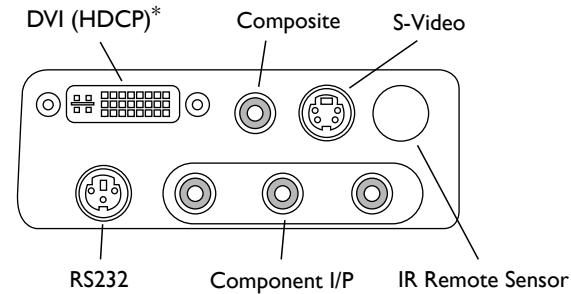

Display

Display Technology	0.54" DarkChip2™ (Native 854 x 480)
Colour Wheel	4 x speed 6 Segment (RGBRGB)
Throw Ratio	1.65-2.0 (Projection Distance/Image Width) Manual zoom
Projection Distance	1.4m – 12m
Image Size	0.81m to 8.38m (16:9 Diagonal)
Keystone Correction	Vertical ±16 degrees
Projection Types	Front, Ceiling, Rear; Rear ceiling
Lamp Type	200 watt P-VIP
Lamp Life	Normal mode 3000 hours

General

Dimensions	272mm x 210mm x 86mm W x D x H
Weight	2.2 kg
Power Consumption	270W Max, 5 watts standby
Operating Temperature	10 - 40°C Max, 80% Humidity
Mounting	Ceiling mount points and ¼' screw mount for camera style tripod
Warranty	Three (3) years limited warranty 90 days for lamp
Menu Languages	10 Languages including: English, French, German, Italian, Spanish, Portuguese and Russian
Supplied accessories	AC power cord, Composite video cable, S-video cable 3 x RCA component to DVI-I adaptor; VGA 15 Pin D-Sub to DVI-I adaptor; SCART RGB to VGA 15 Pin D-Sub adaptor; Remote control with backlight Batteries for Remote control, Lens cap, Users guide, RS-232 Cable
Optional accessories	Ceiling Mount Kit, HDMI to DVI adaptor

*SCART RGB & Component I/P (via supplied adaptor)
HDMI (via optional adaptor)

H30 Advanced Projection Distance/Image Size					
Projection Distance(m)	Max. Diagonal Image Size(m)	Min. Horizontal Image Width(m)	Max. Horizontal Image Width(m)	Min. Image Offset(m)	Max. Image Offset(m)
2.00	1.39	1.00	1.21	0.23	0.27
3.00	2.08	1.50	1.82	0.34	0.41
4.00	2.79	2.00	2.42	0.45	0.55
5.00	3.48	2.50	3.03	0.58	0.68
6.00	4.16	3.00	3.64	0.68	0.82
7.00	4.88	3.50	4.24	0.79	0.96
8.00	5.56	4.00	4.85	0.90	1.10
9.00	6.25	4.50	5.45	1.02	1.23
10.00	6.96	5.00	6.06	1.13	1.37

For guide purposes only

Reseller Stamp

TOTAL CARE
3
Year Warranty
For total peace of mind
THEMEScene

(UK Only) In the unlikely event of your projector requiring attention within 3 years of purchase, we will collect it on a next day collection service, repair and then returned to you. If you require a projector during the repair we will loan you a replacement unit.*

Optoma Europe Ltd
42 Caxton Way
Watford Business Park
Watford, Hertfordshire,
UK, WD18 8QZ

For your local reseller
please contact:

Tel: +44 (0)1923 691 800
Fax: +44 (0)1923 691 888
www.themescene.tv