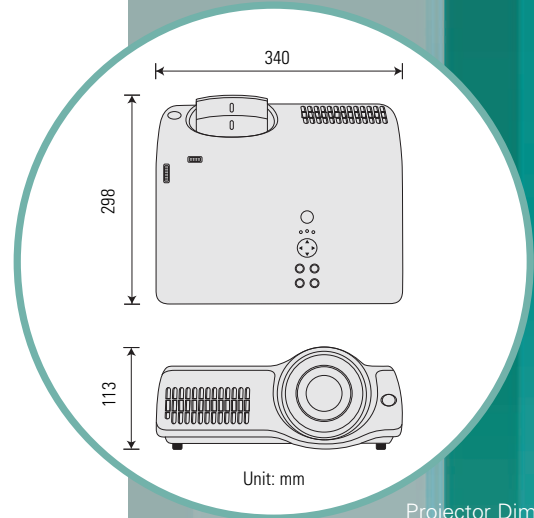

Projector Dimensions