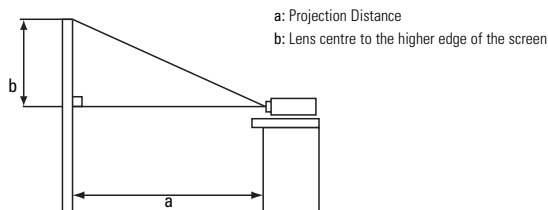

FEATURES

MENU : 15 Languages (English, German, French, Italian, Spanish, Dutch, Norwegian, Portuguese, Japanese, Simplified Chinese, Korean, Swedish, Russian, Finnish), RGB Adjustment, Freeze Function, Magnify (x4), Digital Gamma Correction, Progressive Scan, Electrical V Keystone correction, Auto configuration (H-Phase, H-Size, Position), My Screen, Lens shift, 12V Trigger

CONNECTORS

Computer Input	1 x 15-pin Mini-D-sub
Video Input	1 x Composite Video RCA Jack 1 x S-Video Mini DIN 4-pin 3 x Component Video RCA Jack
Control	1 x HDMI (HDCP) 1 x 9-pin D-sub for RS232C Control

POWER

Power Supply	100-120/220-240V, auto switching
Power Consumption	220W

PHYSICAL

Dimensions (W x H x D)	340 x 113 x 298mm (excluding feet and extrusions)
Weight	4.7Kg
Noise Level	28dB/24dB Whisper Mode

MISCELLANEOUS

Power, Lamp and Temp indicator light, Ceiling Mount image, Rear Projection image

CERTIFICATION

UL60950/C-UL, FCC Part 15, Class B, CE, TUV EN60950

ACCESSORIES SUPPLIED

Remote Control
Power Cord (regional)
Batteries
Video Cable (for component)
User Manual (10 Languages, printed booklet: English, German, French, Italian, Spanish, Dutch, Norwegian, Portuguese, Korean, Simplified Chinese)

OPTIONAL ACCESSORIES

Replacement Lamp	DT00661

Image Size 4:3		Projection Distance	
Screen Size	b (metres)	a (min)	a (max)
30" (0.8)	0.46	1.0	1.6
60" (1.5)	0.91	2.1	3.3
100" (2.5)	1.52	3.5	5.6
150" (3.8)	2.29	5.2	8.4
200" (5.1)	3.05	7.0	11.2
300" (7.6)	4.57	10.5	16.8

Image Size 16:9		Projection Distance	
Diagonal	b (metres)	a (min)	a (max)
30" (0.8)	0.37	0.8	1.3
60" (1.5)	0.75	1.7	2.7
100" (2.5)	1.25	2.8	4.6
150" (3.8)	1.87	4.3	6.9
200" (5.1)	2.49	5.7	9.2
300" (7.6)	3.74	8.6	13.8