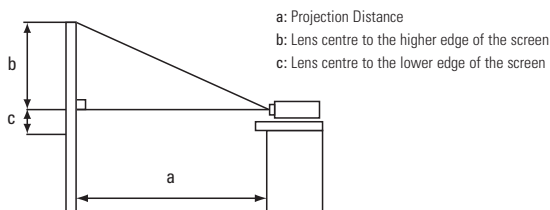

CONNECTORS

Video Input	1 x Composite Video RCA Jack 1 x S-Video Mini-Din 4-pin
Component Input	1 x 15-pin Mini D-sub (shared with RGB1)
Audio Input	1 x Stereo Mini Jack
RGB Input	1 x 15-pin Mini D-sub (shared with component)
Control	1 x 9-pin D-Sub for RS232C Control

POWER

Power Supply	100~120/220~240V, 50/60Hz auto switching
Power Consumption	240W

PHYSICAL

Dimensions (W x H x D)	285 x 73 x 202mm (excluding feet and extrusions)
Weight	2.2Kg
Noise Level	32dB*

MISCELLANEOUS

Lamp indicator light, Power light, Ceiling Mount image, Rear Projection Image, Easy/Advanced OSD, Component/RGB HV on data input port, WEEE

CERTIFICATION

UL60950/C-UL, FCC Part 15, Class B, CE, TUV EN60950, EN61000-3-2, EN61000-3-3, EN55022, EN55024

ACCESSORIES SUPPLIED

Remote Control (no laser pointer)
Power Cord
Batteries
RGB Cable
RGB (D-sub) - Component (3 x RCA) convert cable
Audio Cable Mini jack-RCA pin convert adapter
Filter Cover (for Ceiling Mount Use)
Safety Instructions (15 languages, printed booklet)
User Manual (10 Languages, printed booklet: English, German, French, Italian, Spanish, Dutch, Norwegian, Portuguese, Korean, Simplified Chinese)

OPTIONAL ACCESSORIES

Replacement Lamp	DT00707

Image Size 16:9		Projection Distance	
Screen Size	a (metres)	b (cm)	c (cm)
40" (1.02)	1.5 (57")	50 (20")	0
60" (1.52)	2.2 (87")	75 (29")	0
80" (2.03)	2.9 (116")	100 (39")	0
100" (2.54)	3.7 (145")	125 (49")	0
120" (3.05)	4.4 (174")	149 (59")	0
150" (3.81)	5.5 (218")	187 (74")	0
200" (5.08)	7.4 (291")	249 (98")	0

* Whisper mode