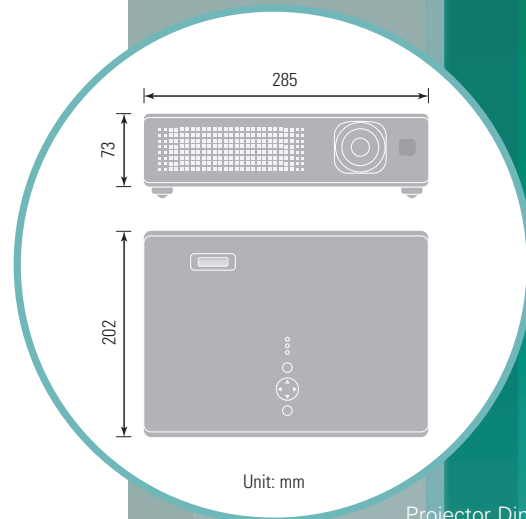

Projector Dimensions