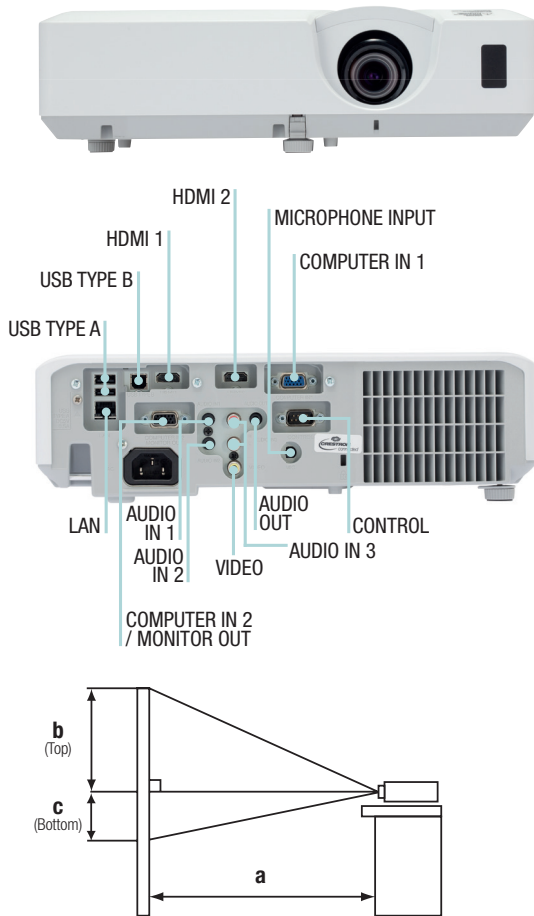

Technical Specifications

- a: Projection distance
- b: Lens centre to the higher edge of the screen
- c: Lens centre to the lower edge of the screen

IMAGE SIZE 16:10 (FROM PROJECTOR'S END)				
Screen size (diagonal)	Projection distance (a)		Screen height (cm)	
	Wide (m)	Tele (m)	b (top)	c (bottom)
30" (0.8m)	0.9	1.1	38	3
40" (1.0m)	1.2	1.5	50	4
50" (1.3m)	1.6	1.9	63	5
60" (1.5m)	1.9	2.3	75	6
100" (2.5m)	3.2	3.8	125	10
200" (5.1m)	6.4	7.7	250	19
300" (7.6m)	9.6	11.5	375	29

IMAGE SIZE 4:3 (FROM PROJECTOR'S END)				
Screen size (diagonal)	Projection distance (a)		Screen height (cm)	
	Wide (m)	Tele (m)	b (top)	c (bottom)
30" (0.8m)	1.0	1.3	42	3
40" (1.0m)	1.4	1.7	57	4
50" (1.3m)	1.8	2.1	71	5
60" (1.5m)	2.1	2.6	85	7
100" (2.5m)	3.6	4.3	142	11
200" (5.1m)	7.2	8.7	283	22
300" (7.6m)	10.9	13.1	425	33