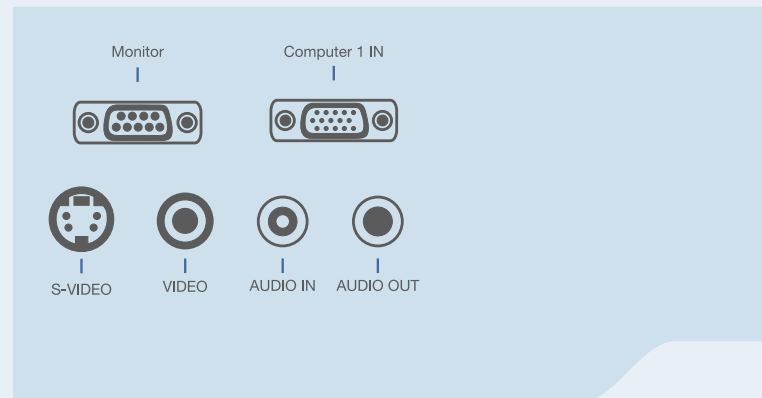

Picture size (diagonal in meters)

* The DLP™ logo and DLP™ medallion are trademarks of Texas Instruments