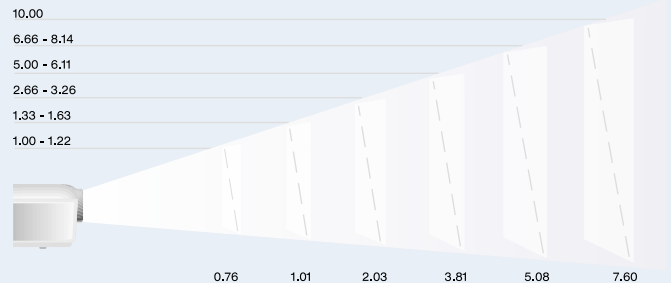

Lamp 200 W (TLPLW7LAMP)

Max. lamp life up to max. 2,000 hours/
up to max. 3,000 hours in ECO mode

Lens F = 2.4 - 2.6/f = 24.0 - 29.1 mm, manual zoom

Zoom ratio 1.2 x

Frequencies (hor./vert.) 15.6 - 68.7 kHz/48 - 85 Hz

Weight 1.9 kg

Specials ECO mode

Accessories remote control with laserpointer and batteries,

owners manual (CD ROM), D-sub 15pin- and power cable, softcase

Options spare lamp, trolley

Projection distance (in meters)