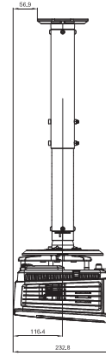

** Default mode is **Presentation**. When 3D is on, Picture Modes only shows 3D. When 3D is off, it is not shown in Picture Modes.

TH670 Digital Projector

Distance Chart

Screen size				Distance from screen (mm)			Vertical offset (mm)
Diagonal	W	H	Min length (max. zoom)	Average	Max length (min. zoom)		
Inch	mm	(mm)	(mm)	(max. zoom)		(min. zoom)	
30	762	664	374	994	1097	1200	56
40	1016	886	498	1325	1463	1600	75
60	1524	1328	747	1988	2194	2400	112
80	2032	1771	996	2651	2925	3200	149
100	2540	2214	1245	3313	3657	4000	187
120	3048	2657	1494	3976	4388	4800	224
150	3810	3321	1868	4970	5485	6000	280
200	5080	4428	2491	6627	7313	8000	374
250	6350	5535	3113	8283	9142	10000	467
300	7620	6642	3736	9940	10970	12000	560

Wall mount/Ceiling mount Chart

Dimension