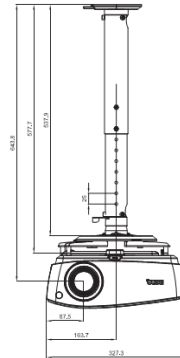

** Default mode is **Presentation**. When 3D is on, Picture Modes only shows 3D. When 3D is off, it is not shown in Picture Modes.

TH670 Digital Projector

Distance Chart

Screen size				Distance from screen (mm)			Vertical offset (mm)
Diagonal	W	H	Min length (max. zoom)	Average	Max length (min. zoom)		
Inch	mm	(mm)	(mm)	(max. zoom)		(min. zoom)	
30	762	664	374	994	1097	1200	56
40	1016	886	498	1325	1463	1600	75
60	1524	1328	747	1988	2194	2400	112
80	2032	1771	996	2651	2925	3200	149
100	2540	2214	1245	3313	3657	4000	187
120	3048	2657	1494	3976	4388	4800	224
150	3810	3321	1868	4970	5485	6000	280
200	5080	4428	2491	6627	7313	8000	374
250	6350	5535	3113	8283	9142	10000	467
300	7620	6642	3736	9940	10970	12000	560

Wall mount/Ceiling mount Chart

Dimension