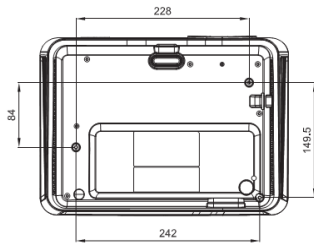

** Default mode is **Presentation**. When 3D is on, Picture Modes only shows 3D. When 3D is off, it is not shown in Picture Modes.

TH670 Digital Projector

Distance Chart

Screen size				Distance from screen (mm)			Vertical offset (mm)
Diagonal	W	H	Min length (max. zoom)	Average	Max length (min. zoom)		
Inch	mm	(mm)	(mm)	(max. zoom)		(min. zoom)	
30	762	664	374	994	1097	1200	56
40	1016	886	498	1325	1463	1600	75
60	1524	1328	747	1988	2194	2400	112
80	2032	1771	996	2651	2925	3200	149
100	2540	2214	1245	3313	3657	4000	187
120	3048	2657	1494	3976	4388	4800	224
150	3810	3321	1868	4970	5485	6000	280
200	5080	4428	2491	6627	7313	8000	374
250	6350	5535	3113	8283	9142	10000	467
300	7620	6642	3736	9940	10970	12000	560

Wall mount/Ceiling mount Chart

Dimension