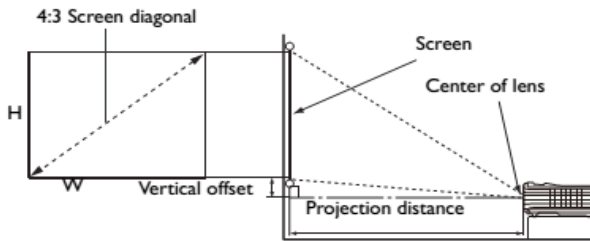

Dimensions	Dimensions(W x H x D)	283 x 95 x 222 mm (with feet) 283 x 88.7 x 222 mm (without feet)
	Weight	1.9kg

Power	Power Supply	AC100 to 240 V, 50 to 60 Hz
	Power Consumption	Normal 270W, Eco 220W, Standby<0.5W

Picture Modes	Dynamic/Presentation/sRGB/Cinema/(3D)/User 1/User 2
----------------------	---

Accessories	Standard	Optional
	Remote Control w/ Battery	Spare Lamp Kit
	Power Cord (by region)	Ceiling Mount
	UM Download Instruction and Regulatory Statements	3D Glasses
	Quick Start Guide	Carry bag
	Warranty Card (by region)	
	VGA(D-sub 15pin) Cable	

*Lamp life results will vary depending on environmental conditions and usage. Actual product's features and specifications are subject to change without notice.

MX528 Digital Projector

Distance Chart

The screen aspect ratio is 4:3 and the projected picture is in a 4:3 aspect ratio

Screen size				Distance from screen (mm)			Vertical offset (mm)
Diagonal		W (mm)	H (mm)	Min length (max. zoom)	Average	Max length (min. zoom)	
Inch	mm						
30	762	610	457	1132	1189	1245	46
40	1016	813	610	1509	1585	1660	61
50	1270	1016	762	1887	1981	2075	76
60	1524	1219	914	2264	2377	2491	91
80	2032	1626	1219	3019	3170	3321	122
100	2540	2032	1524	3774	3962	4151	152
120	3048	2438	1829	4528	4755	4981	183
150	3810	3048	2286	5660	5943	6226	229
200	5080	4064	3048	7547	7925	8302	305
250	6350	5080	3810	9434	9906	10377	381
300	7620	6096	4572	11321	11887	12453	457