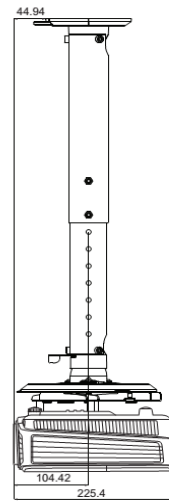

Dimensions	Dimensions(W x H x D)	283 x 95 x 222 mm (with feet) 283 x 88.7 x 222 mm (without feet)
	Weight	1.9kg

Power	Power Supply	AC100 to 240 V, 50 to 60 Hz
	Power Consumption	Normal 270W, Eco 220W, Standby<0.5W

*Lamp life results will vary depending on environmental conditions and usage. Actual product's features and specifications are subject to change without notice.

MX528 Digital Projector

Distance Chart

The screen aspect ratio is 4:3 and the projected picture is in a 4:3 aspect ratio

Screen size				Distance from screen (mm)			Vertical offset (mm)
Diagonal		W (mm)	H (mm)	Min length (max. zoom)	Average	Max length (min. zoom)	
Inch	mm						
30	762	610	457	1132	1189	1245	46
40	1016	813	610	1509	1585	1660	61
50	1270	1016	762	1887	1981	2075	76
60	1524	1219	914	2264	2377	2491	91
80	2032	1626	1219	3019	3170	3321	122
100	2540	2032	1524	3774	3962	4151	152
120	3048	2438	1829	4528	4755	4981	183
150	3810	3048	2286	5660	5943	6226	229
200	5080	4064	3048	7547	7925	8302	305
250	6350	5080	3810	9434	9906	10377	381
300	7620	6096	4572	11321	11887	12453	457

Wall mount/Ceiling mount Chart

Ceiling Mount screw: M4
(Max L = 25 mm; Min L = 20 mm)

Unit: mm

Dimension