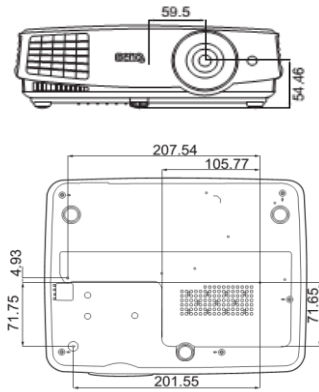

Dimensions	Dimensions(W x H x D)	283 x 95 x 222 mm (with feet) 283 x 88.7 x 222 mm (without feet)
	Weight	1.9kg

Power	Power Supply	AC100 to 240 V, 50 to 60 Hz
	Power Consumption	Normal 270W, Eco 220W, Standby<0.5W

*Lamp life results will vary depending on environmental conditions and usage. Actual product's features and specifications are subject to change without notice.

MX528 Digital Projector

Distance Chart

The screen aspect ratio is 4:3 and the projected picture is in a 4:3 aspect ratio

Screen size				Distance from screen (mm)			Vertical offset (mm)
Diagonal		W (mm)	H (mm)	Min length (max. zoom)	Average	Max length (min. zoom)	
Inch	mm						
30	762	610	457	1132	1189	1245	46
40	1016	813	610	1509	1585	1660	61
50	1270	1016	762	1887	1981	2075	76
60	1524	1219	914	2264	2377	2491	91
80	2032	1626	1219	3019	3170	3321	122
100	2540	2032	1524	3774	3962	4151	152
120	3048	2438	1829	4528	4755	4981	183
150	3810	3048	2286	5660	5943	6226	229
200	5080	4064	3048	7547	7925	8302	305
250	6350	5080	3810	9434	9906	10377	381
300	7620	6096	4572	11321	11887	12453	457

Wall mount/Ceiling mount Chart

Ceiling Mount screw: M4
(Max L = 25 mm; Min L = 20 mm)

Unit: mm

Dimension