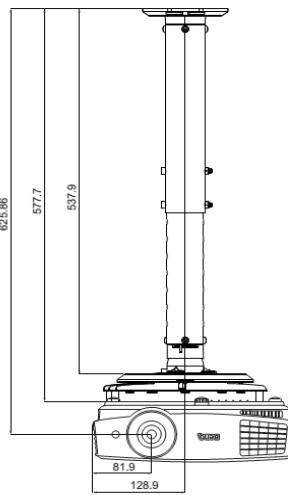

Dimensions	Dimensions(W x H x D)	283 x 95 x 222 mm (with feet) 283 x 88.7 x 222 mm (without feet)
	Weight	1.9kg

Power	Power Supply	AC100 to 240 V, 50 to 60 Hz
	Power Consumption	Normal 270W, Eco 220W, Standby<0.5W

*Lamp life results will vary depending on environmental conditions and usage. Actual product's features and specifications are subject to change without notice.

MX528 Digital Projector

Distance Chart

The screen aspect ratio is 4:3 and the projected picture is in a 4:3 aspect ratio

Screen size				Distance from screen (mm)			Vertical offset (mm)
Diagonal		W (mm)	H (mm)	Min length (max. zoom)	Average	Max length (min. zoom)	
Inch	mm						
30	762	610	457	1132	1189	1245	46
40	1016	813	610	1509	1585	1660	61
50	1270	1016	762	1887	1981	2075	76
60	1524	1219	914	2264	2377	2491	91
80	2032	1626	1219	3019	3170	3321	122
100	2540	2032	1524	3774	3962	4151	152
120	3048	2438	1829	4528	4755	4981	183
150	3810	3048	2286	5660	5943	6226	229
200	5080	4064	3048	7547	7925	8302	305
250	6350	5080	3810	9434	9906	10377	381
300	7620	6096	4572	11321	11887	12453	457

Wall mount/Ceiling mount Chart

Ceiling Mount screw: M4
(Max L = 25 mm; Min L = 20 mm)

Unit: mm

Dimension