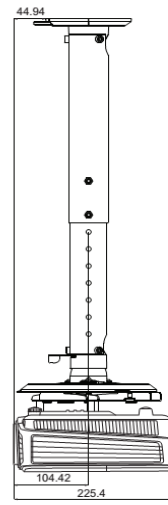

Dimensions	Dimensions(W x H x D)	283 x 95 x 222 mm (with feet) 283 x 88.7 x 222 mm (without feet)
	Weight	1.9kg

Power	Power Supply	AC100 to 240 V, 50 to 60 Hz
	Power Consumption	Normal 270W, Eco 220W, Standby<0.5W

*Lamp life results will vary depending on environmental conditions and usage. Actual product's features and specifications are subject to change without notice.

MW526 Digital Projector

Distance Chart

The screen aspect ratio is 16:10 and the projected picture is in a 16:10 aspect ratio

Inch	Screen size			Projection distance (mm)		
	Diagonal mm	W (mm)	H (mm)	Min distance (max. zoom)	Average	Max distance (min. zoom)
40	1016	862	538	1290	1355	1419
50	1270	1077	673	1613	1694	1774
60	1524	1292	808	1935	2032	2129
70	1778	1508	942	2258	2371	2484
80	2032	1723	1077	2581	2710	2839
90	2286	1939	1212	2903	3048	3194
100	2540	2154	1346	3226	3387	3548
110	2794	2369	1481	3548	3726	3903
120	3048	2585	1615	3871	4065	4258
130	3302	2800	1750	4194	4403	4613
140	3556	3015	1885	4516	4742	4968
150	3810	3231	2019	4839	5081	5323
160	4064	3446	2154	5161	5419	5677
170	4318	3662	2289	5484	5758	6032
180	4572	3877	2423	5806	6097	6387
190	4826	4092	2558	6129	6435	6742
200	5080	4308	2692	6452	6774	7097
250	6350	5385	3365	8065	8468	8871
300	7620	6462	4039	9677	10161	10645

Wall mount/Ceiling mount Chart

Ceiling Mount screw: M4
(Max L = 25 mm; Min L = 20 mm)

Unit: mm

Dimension