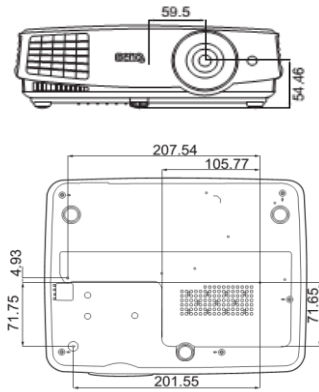

Dimensions	Dimensions(W x H x D)	283 x 95 x 222 mm (with feet) 283 x 88.7 x 222 mm (without feet)
	Weight	1.9kg

Power	Power Supply	AC100 to 240 V, 50 to 60 Hz
	Power Consumption	Normal 270W, Eco 220W, Standby<0.5W

*Lamp life results will vary depending on environmental conditions and usage. Actual product's features and specifications are subject to change without notice.

MW526 Digital Projector

Distance Chart

The screen aspect ratio is 16:10 and the projected picture is in a 16:10 aspect ratio

Inch	Screen size			Projection distance (mm)		
	Diagonal mm	W (mm)	H (mm)	Min distance (max. zoom)	Average	Max distance (min. zoom)
40	1016	862	538	1290	1355	1419
50	1270	1077	673	1613	1694	1774
60	1524	1292	808	1935	2032	2129
70	1778	1508	942	2258	2371	2484
80	2032	1723	1077	2581	2710	2839
90	2286	1939	1212	2903	3048	3194
100	2540	2154	1346	3226	3387	3548
110	2794	2369	1481	3548	3726	3903
120	3048	2585	1615	3871	4065	4258
130	3302	2800	1750	4194	4403	4613
140	3556	3015	1885	4516	4742	4968
150	3810	3231	2019	4839	5081	5323
160	4064	3446	2154	5161	5419	5677
170	4318	3662	2289	5484	5758	6032
180	4572	3877	2423	5806	6097	6387
190	4826	4092	2558	6129	6435	6742
200	5080	4308	2692	6452	6774	7097
250	6350	5385	3365	8065	8468	8871
300	7620	6462	4039	9677	10161	10645

Wall mount/Ceiling mount Chart

Ceiling Mount screw: M4
(Max L = 25 mm; Min L = 20 mm)

Unit: mm

Dimension