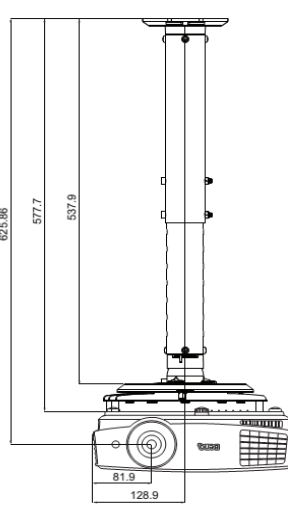

Dimensions	Dimensions(W x H x D)	283 x 95 x 222 mm (with feet) 283 x 88.7 x 222 mm (without feet)
	Weight	1.9kg

Power	Power Supply	AC100 to 240 V, 50 to 60 Hz
	Power Consumption	Normal 270W, Eco 220W, Standby<0.5W

*Lamp life results will vary depending on environmental conditions and usage. Actual product's features and specifications are subject to change without notice.

MW526 Digital Projector

Distance Chart

The screen aspect ratio is 16:10 and the projected picture is in a 16:10 aspect ratio

Inch	Screen size			Projection distance (mm)		
	Diagonal mm	W (mm)	H (mm)	Min distance (max. zoom)	Average	Max distance (min. zoom)
40	1016	862	538	1290	1355	1419
50	1270	1077	673	1613	1694	1774
60	1524	1292	808	1935	2032	2129
70	1778	1508	942	2258	2371	2484
80	2032	1723	1077	2581	2710	2839
90	2286	1939	1212	2903	3048	3194
100	2540	2154	1346	3226	3387	3548
110	2794	2369	1481	3548	3726	3903
120	3048	2585	1615	3871	4065	4258
130	3302	2800	1750	4194	4403	4613
140	3556	3015	1885	4516	4742	4968
150	3810	3231	2019	4839	5081	5323
160	4064	3446	2154	5161	5419	5677
170	4318	3662	2289	5484	5758	6032
180	4572	3877	2423	5806	6097	6387
190	4826	4092	2558	6129	6435	6742
200	5080	4308	2692	6452	6774	7097
250	6350	5385	3365	8065	8468	8871
300	7620	6462	4039	9677	10161	10645

Wall mount/Ceiling mount Chart

Ceiling Mount screw: M4
(Max L = 25 mm; Min L = 20 mm)

Unit: mm

Dimension