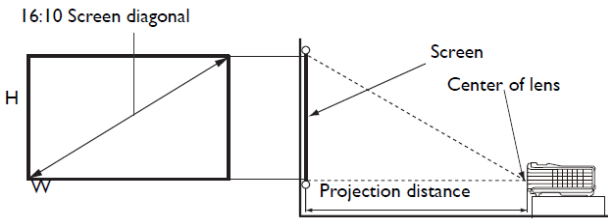

Dimensions	Dimensions(W x H x D)	283 x 95 x 222 mm (with feet) 283 x 88.7 x 222 mm (without feet)
	Weight	1.9kg

Power	Power Supply	AC100 to 240 V, 50 to 60 Hz
	Power Consumption	Normal 270W, Eco 220W, Standby<0.5W

*Lamp life results will vary depending on environmental conditions and usage. Actual product's features and specifications are subject to change without notice.

MW526 Digital Projector

Distance Chart

The screen aspect ratio is 16:10 and the projected picture is in a 16:10 aspect ratio

Inch	Screen size			Projection distance (mm)		
	Diagonal mm	W (mm)	H (mm)	Min distance (max. zoom)	Average	Max distance (min. zoom)
40	1016	862	538	1290	1355	1419
50	1270	1077	673	1613	1694	1774
60	1524	1292	808	1935	2032	2129
70	1778	1508	942	2258	2371	2484
80	2032	1723	1077	2581	2710	2839
90	2286	1939	1212	2903	3048	3194
100	2540	2154	1346	3226	3387	3548
110	2794	2369	1481	3548	3726	3903
120	3048	2585	1615	3871	4065	4258
130	3302	2800	1750	4194	4403	4613
140	3556	3015	1885	4516	4742	4968
150	3810	3231	2019	4839	5081	5323
160	4064	3446	2154	5161	5419	5677
170	4318	3662	2289	5484	5758	6032
180	4572	3877	2423	5806	6097	6387
190	4826	4092	2558	6129	6435	6742
200	5080	4308	2692	6452	6774	7097
250	6350	5385	3365	8065	8468	8871
300	7620	6462	4039	9677	10161	10645