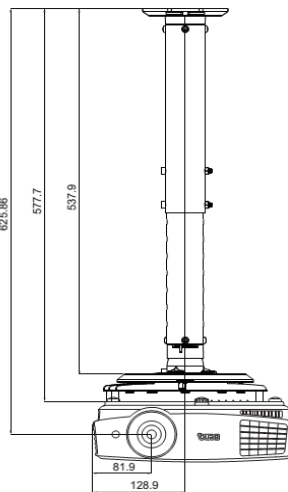

<b>Dimensions</b>	Dimensions(W x H x D)	283 x 95 x 222 mm (with feet) 283 x 88.7 x 222 mm (without feet)
	Weight	1.9kg

<b>Power</b>	Power Supply	AC100 to 240 V, 50 to 60 Hz
	Power Consumption	Normal 270W, Eco 220W, Standby<0.5W

## Distance Chart

The screen aspect ratio is 4:3 and the projected picture is in a 4:3 aspect ratio

Diagonal		Screen size		Distance from screen (mm)			Vertical offset (mm)
Inch	mm	W (mm)	H (mm)	Min length (max. zoom)	Average	Max length (min. zoom)	
30	762	610	457	1195	1253	1311	46
40	1016	813	610	1593	1670	1748	61
50	1270	1016	762	1991	2088	2184	76
60	1524	1219	914	2390	2505	2621	91
80	2032	1626	1219	3186	3341	3495	122
100	2540	2032	1524	3983	4176	4369	152
120	3048	2438	1829	4779	5011	5243	183
150	3810	3048	2286	5974	6264	6553	229
200	5080	4064	3048	7965	8352	8738	305
250	6350	5080	3810	9957	10439	10922	381
300	7620	6096	4572	11948	12527	13106	457

## Wall mount/Ceiling mount Chart

Ceiling Mount screw: M4  
(Max L = 25 mm; Min L = 20 mm)

Unit: mm

## Dimension