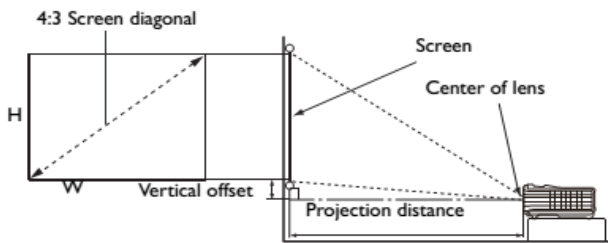

<b>Dimensions</b>	Dimensions(W x H x D)	283 x 95 x 222 mm (with feet) 283 x 88.7 x 222 mm (without feet)
	Weight	1.9kg

<b>Power</b>	Power Supply	AC100 to 240 V, 50 to 60 Hz
	Power Consumption	Normal 270W, Eco 220W, Standby<0.5W

## Distance Chart

The screen aspect ratio is 4:3 and the projected picture is in a 4:3 aspect ratio

Diagonal		Screen size		Distance from screen (mm)			Vertical offset (mm)
Inch	mm	W (mm)	H (mm)	Min length (max. zoom)	Average	Max length (min. zoom)	
30	762	610	457	1195	1253	1311	46
40	1016	813	610	1593	1670	1748	61
50	1270	1016	762	1991	2088	2184	76
60	1524	1219	914	2390	2505	2621	91
80	2032	1626	1219	3186	3341	3495	122
100	2540	2032	1524	3983	4176	4369	152
120	3048	2438	1829	4779	5011	5243	183
150	3810	3048	2286	5974	6264	6553	229
200	5080	4064	3048	7965	8352	8738	305
250	6350	5080	3810	9957	10439	10922	381
300	7620	6096	4572	11948	12527	13106	457