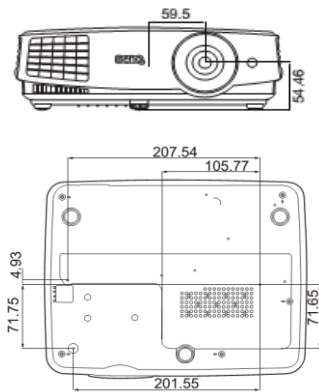

<b>Dimensions</b>	Dimensions(W x H x D)	283 x 95 x 222 mm (with feet) 283 x 88.7 x 222 mm (without feet)
	Weight	1.9kg

<b>Power</b>	Power Supply	AC100 to 240 V, 50 to 60 Hz
	Power Consumption	Normal 270W, Eco 220W, Standby<0.5W

## Distance Chart

The screen aspect ratio is 4:3 and the projected picture is in a 4:3 aspect ratio

Diagonal		Screen size		Distance from screen (mm)			Vertical offset (mm)
Inch	mm	W (mm)	H (mm)	Min length (max. zoom)	Average	Max length (min. zoom)	
30	762	610	457	1195	1253	1311	46
40	1016	813	610	1593	1670	1748	61
50	1270	1016	762	1991	2088	2184	76
60	1524	1219	914	2390	2505	2621	91
80	2032	1626	1219	3186	3341	3495	122
100	2540	2032	1524	3983	4176	4369	152
120	3048	2438	1829	4779	5011	5243	183
150	3810	3048	2286	5974	6264	6553	229
200	5080	4064	3048	7965	8352	8738	305
250	6350	5080	3810	9957	10439	10922	381
300	7620	6096	4572	11948	12527	13106	457

## Wall mount/Ceiling mount Chart

Ceiling Mount screw: M4  
(Max L = 25 mm; Min L = 20 mm)

Unit: mm

## Dimension