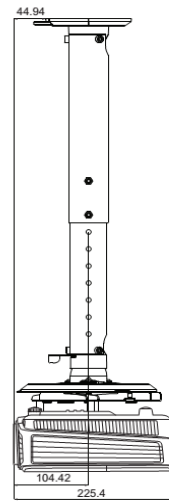

<b>Dimensions</b>	Dimensions(W x H x D)	283 x 95 x 222 mm (with feet) 283 x 88.7 x 222 mm (without feet)
	Weight	1.9kg

<b>Power</b>	Power Supply	AC100 to 240 V, 50 to 60 Hz
	Power Consumption	Normal 270W, Eco 220W, Standby<0.5W

## Distance Chart

The screen aspect ratio is 4:3 and the projected picture is in a 4:3 aspect ratio

Diagonal		Screen size		Distance from screen (mm)			Vertical offset (mm)
Inch	mm	W (mm)	H (mm)	Min length (max. zoom)	Average	Max length (min. zoom)	
30	762	610	457	1195	1253	1311	46
40	1016	813	610	1593	1670	1748	61
50	1270	1016	762	1991	2088	2184	76
60	1524	1219	914	2390	2505	2621	91
80	2032	1626	1219	3186	3341	3495	122
100	2540	2032	1524	3983	4176	4369	152
120	3048	2438	1829	4779	5011	5243	183
150	3810	3048	2286	5974	6264	6553	229
200	5080	4064	3048	7965	8352	8738	305
250	6350	5080	3810	9957	10439	10922	381
300	7620	6096	4572	11948	12527	13106	457

## Wall mount/Ceiling mount Chart

Ceiling Mount screw: M4  
(Max L = 25 mm; Min L = 20 mm)

Unit: mm

## Dimension