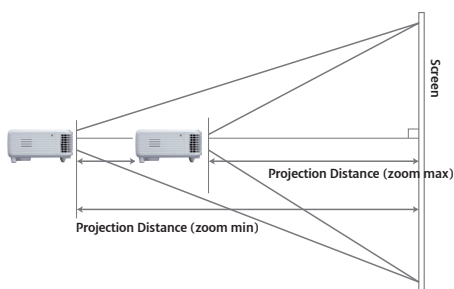

Remote Controller LV-RC08	0029C001AA	4549292024203
Soft Carrying Case LV-SC01	5331B001AA	4960999787930
Projector Lamp LV-LP39	0119C001AA	4549292026641

THROW DISTANCES (16:10 aspect ratio)

Image size (16:10)	Diagonal [type]	60	70	80	90	100	110	120	130	140	150
	Width [m]	1.3	1.5	1.7	1.9	2.2	2.4	2.6	2.8	3.0	3.2
	Height [m]	0.8	0.9	1.1	1.2	1.3	1.5	1.6	1.8	1.9	2.0
Projection distance	L (W) [m]	1.9	2.3	2.6	2.9	3.2	3.5	3.9	4.2	4.5	4.8
	L (T) [m]	2.1	2.5	2.8	3.2	3.5	3.9	4.3	—	—	—