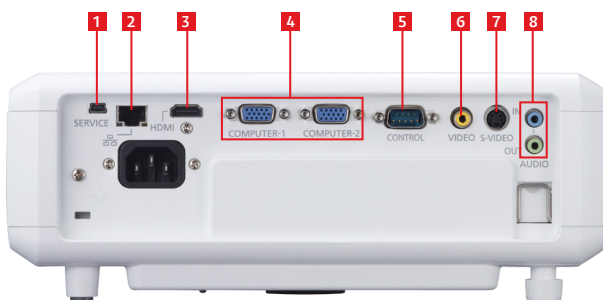

Connectivity

- **1** **USB type B:** Service port
- **2** **RJ-45:** Network Connection (100BASE-TX / 10BASE-T)
- **3** **HDMI:** HDMI Input
- **4** **Mini Dsub 15 x 2:** Analog PC input / Component video input
- **5** **Dsub9:** RS232C connection
- **6** **RCA:** Video input
- **7** **Mini DIN4:** S-video input
- **8** **Mini jack x 2:** Audio input x 1, Audio output x 1

Canon Inc
canon.com

Canon Europe
canon-europe.com

English Edition
© Canon Europa N.V., 2014

Canon Europe Ltd
3 The Square, Stockley Park
Uxbridge, Middlesex
UB11 1ET UK