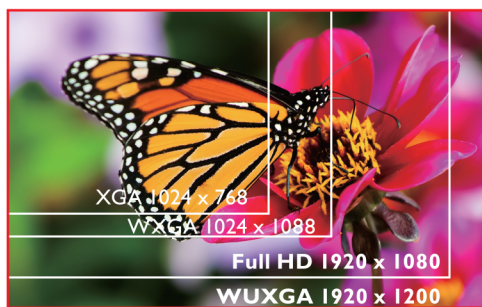

Corner Fit

Corner fit is a flexible and convenient way to align the picture perfectly by adjusting each corner of an image independently.

Image Quality

5000 ANSI Lumens

It doesn't matter how large or brightly lit the conference room, presentations are always clear and sharp with 5000 ANSI lumens high brightness. So take advantage and enjoy perfect lights-on presentations with audience interaction and note-taking.

Simulated Photo

*WUXGA available on SU922

High Resolution

With WUXGA* native resolution up to 1920 x 1200, BenQ projectors offer crisp and accurate images in all of your presentations.

High Contrast

The accrued expertise of BenQ's projector know-how and cutting-edge DLP technology delivers astounding contrast ratios to significantly improve black levels for superbly rendered image detail and superb readability in business presentations.