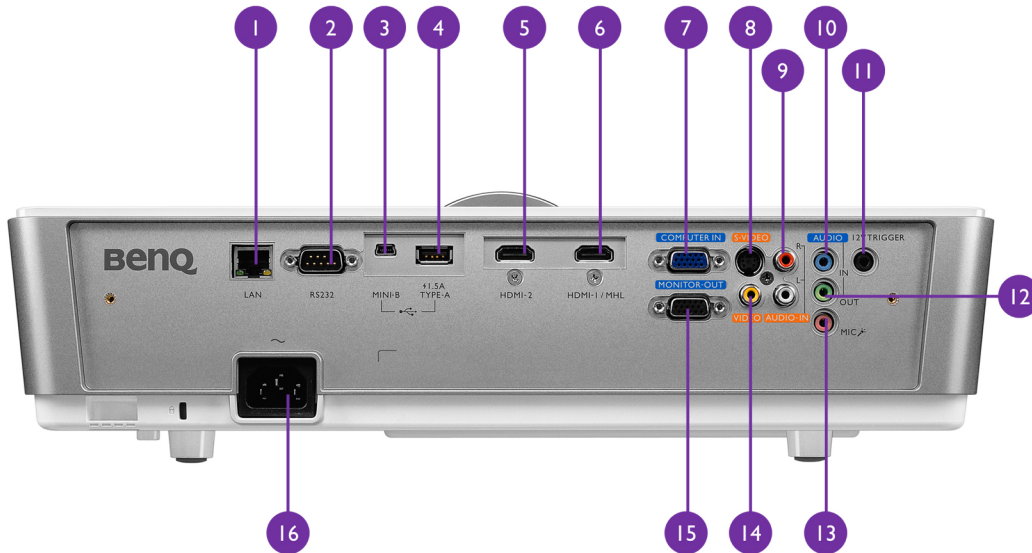

Input and Output Terminals

1. RJ45 LAN input (control)
2. RS-232 control port
3. USB Mini - B type port
4. USB A type port
5. HDMI 1 input
6. HDMI 2 input
7. RGB input
8. S-Video input
9. Audio (L/R) input
10. Audio input
11. MIC input
12. Audio output
13. DC 12V trigger
14. VIDEO input
15. RGB signal output
16. Power cord inlet

Optional accessory

Spare Lamp Kit
- 5JJDP05.001

Universal Ceiling Mount
- CM00G3 (5JJAM10.001)

Active 3D glasses
- DGD5 (5JJ9H25.001)

Presenter
- PSR1 (5JJAG27.01E)

QCast dongle
- QP01 (5JJCK28.E01)

Key Features

- Horizontal & Vertical keystone
- Corner fit
- Filter free design
- Compatible with PJLink
- Compatible with Crestron
- Compatible with AMX
- Compatible with Extron
- Auto power OFF
- VGA signal power on
- Direct power on/off
- User memory setting
- Support all 3D mandatory formats
- Standby power <0.5W (network off)
- Eco Blank mode
- Teaching templates
- RoHS compliant
- Quick auto source search
- Closed captioning
- Panel key lock
- Kensington lock / security bar
- Variable audio out
- Top access lamp door

BenQ Europe B.V.

Meerenakkerweg 1-17
5652 AR Eindhoven
The Netherlands
Tel: +31 88 888 9200
Fax: +31 88 888 9299

Because it matters