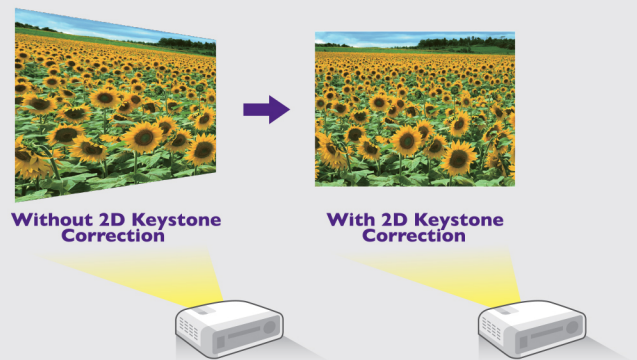

Central Lens Design

Unlike offset designs, BenQ's symmetrically centered lens design allows easy installation without special calculations or adjustments.

Vertical Lens Shift

In case of any minor miscalculations during projector installation, the lens shift function can be used to adjust the position of the projected image to fit the projection screen without any sacrifice to image quality.

2D Keystone

2D keystone correction enhances installation flexibility by correcting the trapezoid effect via horizontal and vertical adjustments up to ± 30 degrees. With it, the projector can be placed off center and the presenter can stand in front of the screen without blocking the image. The projector can also be placed anywhere on a u-shaped tabletop without moving the table or putting a stand in the center.