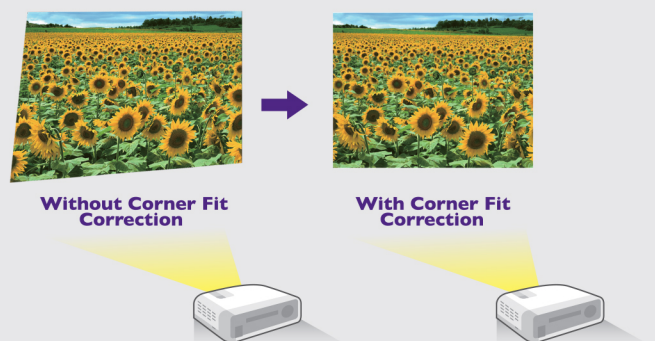

2D Keystone

2D keystone correction enhances installation flexibility by correcting the trapezoid effect via horizontal and vertical adjustments up to ± 30 degrees. With it, the projector can be placed off center and the presenter can stand in front of the screen without blocking the image. The projector can also be placed anywhere on a u-shaped tabletop without moving the table or putting a stand in the center.

Corner Fit

Corner fit is a flexible and convenient way to align the picture perfectly by adjusting each corner of an image independently.

Image Quality

5000 ANSI Lumens

It doesn't matter how large or brightly lit the conference room, presentations are always clear and sharp with 5000 ANSI lumens high brightness. So take advantage and enjoy perfect lights-on presentations with audience interaction and note-taking.

Simulated Photo

*WUXGA available on SU922

High Resolution

With WUXGA* native resolution up to 1920 x 1200, BenQ projectors offer crisp and accurate images in all of your presentations.

High Contrast

The accrued expertise of BenQ's projector know-how and cutting-edge DLP technology delivers astounding contrast ratios to significantly improve black levels for superbly rendered image detail and superb readability in business presentations.