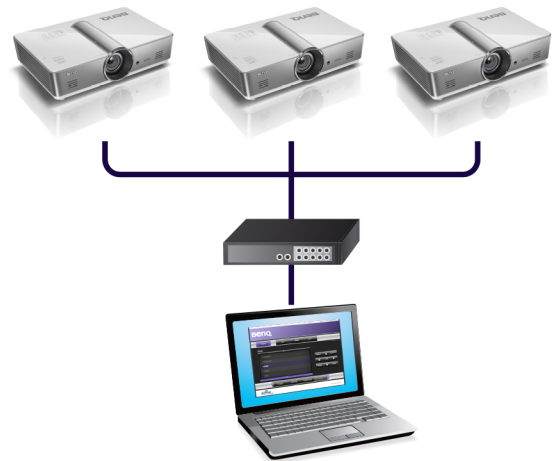

Corner Fit

Corner fit is a flexible and convenient way to align the picture perfectly by adjusting each corner of an image independently.

Image Quality

5000 ANSI Lumens

It doesn't matter how large or brightly lit the conference room, presentations are always clear and sharp with 5000 ANSI lumens high brightness. So take advantage and enjoy perfect lights-on presentations with audience interaction and note-taking.

Simulated Photo

*WUXGA available on SU922

High Resolution

With WUXGA* native resolution up to 1920 x 1200, BenQ projectors offer crisp and accurate images in all of your presentations.

High Contrast

The accrued expertise of BenQ's projector know-how and cutting-edge DLP technology delivers astounding contrast ratios to significantly improve black levels for superbly rendered image detail and superb readability in business presentations.

Simulated Photo

Ease of Operation

LAN Control

Designed to help IT managers perform day-to-day projector maintenance efficiently, LAN Control provides full access and control over networked projectors directly from IT workstations. The interface offers seamless support for Crestron, RoomView and PJ-Link LAN control systems.

Upper Lamp Door

A quick-release lamp door offers easy lamp access without removing the projector from ceiling-mounted installations.

MHL Connectivity

MHL connectivity allows you to share your audiovisual content from mobile devices on the big screen through MHL cable or dongle. Also, your device or dongle is charged while you're projecting from it, so you don't have to worry about battery life while presenting.