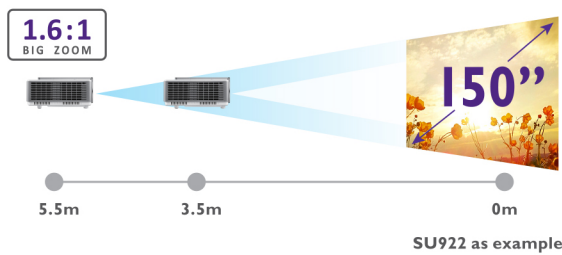

Modern Industrial Design

Installation Flexibility

Big Zoom 1.6X

1.6x Big Zoom feature frees up space with an impressive range of throw distances, giving you the flexibility of placing the projector without compromising your current decor.