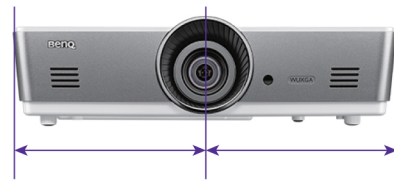

Modern Industrial Design

Installation Flexibility

Big Zoom 1.6X

1.6x Big Zoom feature frees up space with an impressive range of throw distances, giving you the flexibility of placing the projector without compromising your current decor.

Central Lens Design

Unlike offset designs, BenQ's symmetrically centered lens design allows easy installation without special calculations or adjustments.

Vertical Lens Shift

In case of any minor miscalculations during projector installation, the lens shift function can be used to adjust the position of the projected image to fit the projection screen without any sacrifice to image quality.

2D Keystone

2D keystone correction enhances installation flexibility by correcting the trapezoid effect via horizontal and vertical adjustments up to ± 30 degrees. With it, the projector can be placed off center and the presenter can stand in front of the screen without blocking the image. The projector can also be placed anywhere on a u-shaped tabletop without moving the table or putting a stand in the center.