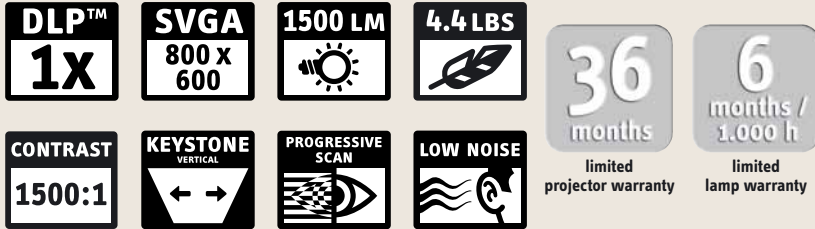

- DLP™ technology
- Contrast ratio 1.500:1
- Ideal for mobile use
- Digital and analog data input via DVI-I

# Liesegang

projection technology

- HDTV compatible
- High contrast ratio 1500:1
- Digital and analog data input via DVI-I
- Integrated presentation tools: Digital Zoom, Picture-in-Picture, Freeze frame
- Keystone Correction
- Ideal for mobile use
- Integrated De-Interlacer for Progressive Scan
- Electronic image reversal for back projection and projection from the ceiling