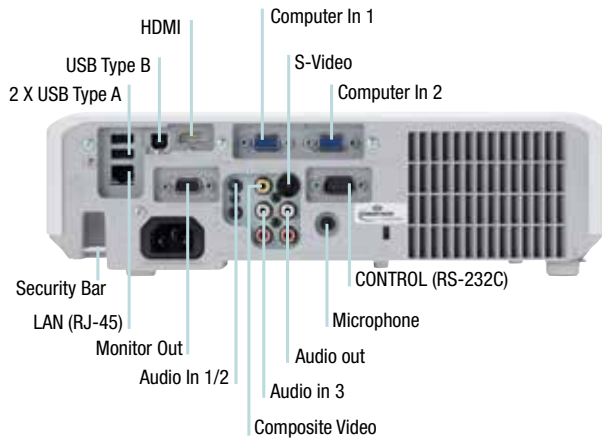

Technical Specifications

THROW DISTANCE

Screen size	HxV		Wide a	Tele a	b under	b upper
[inch]	[m]	[m]	[m]	[m]	[m]	[cm]
30	0.6	0.4	0.9	1.1	3	38
40	0.9	0.5	1.2	1.5	4	50
50	1.1	0.7	1.6	1.9	5	63
60	1.3	0.8	1.9	2.3	6	75
70	1.5	0.9	2.2	2.7	7	88
80	1.7	1.1	2.5	3.0	8	100
90	1.9	1.2	2.8	3.4	9	113
100	2.2	1.3	3.2	3.8	10	125
120	2.6	1.6	3.8	4.6	12	150
150	3.2	2.0	4.8	5.8	14	188
200	4.3	2.7	6.4	7.7	19	250
250	5.4	3.4	8.0	9.6	24	313
300	6.5	4.0	9.6	11.6	29	375