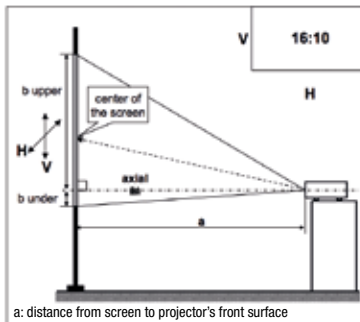

Technical Specifications

THROW DISTANCE

Screen size	HxV		Wide a	Tele a	b under	b upper
[inch]	[m]	[m]	[m]	[m]	[m]	[cm]
30	0.6	0.4	0.9	1.1	3	38
40	0.9	0.5	1.2	1.5	4	50
50	1.1	0.7	1.6	1.9	5	63
60	1.3	0.8	1.9	2.3	6	75
70	1.5	0.9	2.2	2.7	7	88
80	1.7	1.1	2.5	3.0	8	100
90	1.9	1.2	2.8	3.4	9	113
100	2.2	1.3	3.2	3.8	10	125
120	2.6	1.6	3.8	4.6	12	150
150	3.2	2.0	4.8	5.8	14	188
200	4.3	2.7	6.4	7.7	19	250
250	5.4	3.4	8.0	9.6	24	313
300	6.5	4.0	9.6	11.6	29	375