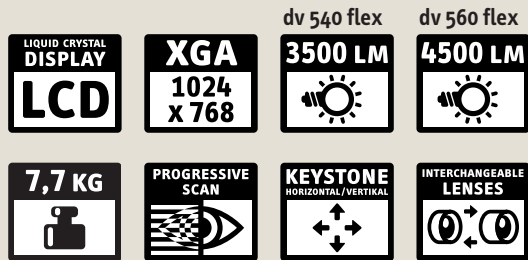

dv 540 flex / dv 560 flex

The powerful multit talents for professional projections

Liesegang

projection technology

36
Months
Warranty

- HDTV compatible
- Lenses with motorised zoom and focus
- 4 interchangeable lenses with bayonet socket
- Motorised optical lens shift (offset image position > 50%)
- Horizontal and vertical keystone correction (digital)
- IR remote control with mouse function and laser pointer
- Optimized video playback by integrated de-interlacer (Progressive Scan)
- Component Video and RGB inputs via BNC and Cinch connector
- Individually programmable starting image
- Electronic image reversal for back projection and projection from the ceiling