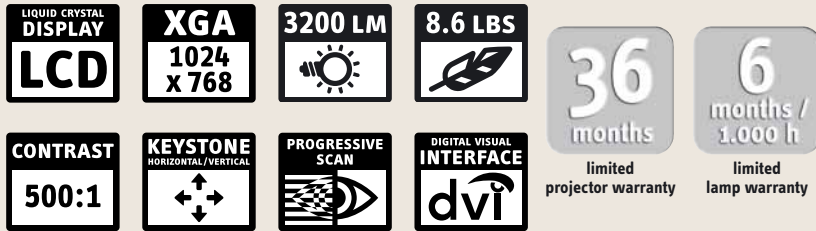

dv 420

Office-Projector for highest demands

Liesegang

projection technology

- Network-connector on-board
- Automatic vertical Keystone Correction, horizontal Keystone Correction
- Colour Management and Gamma Correction
- 2 RGB-Inputs, separate Monitor-Out, Trigger-Out for the control of motorized screens, connector for cable remote control
- DVI-Input with HDCP Decoder
- Individual programmable starting image
- 15-language On-Screen-Menu
- Optimized video playback by integrated De-Interlacer (Progressive Scan)
- IR remote control with mouse function and laser pointer
- Electronic image reversal for back projection and ceiling mount projection