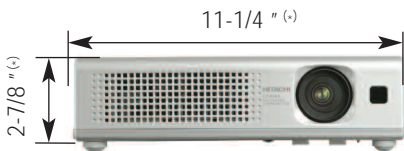

## SPECIFICATIONS

Model Number	CP-RX60		
Liquid crystal panel structure	0.6" polysilicon active-matrix TFT x 3 with micro lens		
Resolution	Video	540 TV Lines	
	RGB	1024 Dots x 768 Lines	
Colors	16.7 million colors		
Aspect ratio	Native 4:3; or 16:9 Compatible		
Lens	F1.77 (Fixed), Digital Zoom x 1.2, manual focus		
Throw distance	4.40-22.54 ft (60° at 6.56 ft)		
Lamp	165W UHB		
Brightness	1,500 ANSI Lumens		
Contrast Ratio	300:1		
Expected lamp life	Approx. 2,000 hours		
Speakers	1 x 1W		
Power supply	AC100-120V/AC220-240V, 50/60 Hz, Auto Switching		
Power consumption	240W		
Approvals	UL60950/C-UL, FCC Class B, CE, DEMKO EN60950		
Operating temperature	0 - 35°C (32° - 95°F)		
Inputs	RGB	VGA, SVGA, XGA, SXGA, UXGA MAC 16", 480i, 576i, 480p, 720p, 1080i	
	Composite Video Plug & Play	NTSC, NTSC4.43, PAL (-BGD), SECAM, PAL-M, PAL-N DDC1/2B	
Acoustic noise level	38dB (33dB in Whisper Mode)		
Vertical keystone correction	Digital Keystone +/- 15°		
Input/Output terminals	Data input	RGB	15-pin D-sub connector x 1
		Audio	Stereo mini jack x 1
	Video input	S-video	Mini DIN 4-pin input connector x 1
		Composite video	RCA jack x 1
	Audio		Stereo mini jack x1 (data source selected)
Control terminals			9-pin D-sub connector x 1 RS-232C (Serial)
Chassis	Dimensions	11.22" x 2.87" x 7.94" (W x H x D)	
	Weight	4.84 lbs.	
	Supplied accessories	Remote control, batteries (AA), power cord, RGB cable, Filter Cover for Ceiling Mount Use, Safety Instruction Guide, User Manual (CD)	
Replacement parts	Lamp	CPRS55/PJLC7LAMP (Part #DT00701)	
	Remote control	Part #HL02151	
	Filter	NJ20922	

Screen Size 4:3		Throw distance
Diagonal*	Width*	
40	32	53
60	48	80
80	64	107
100	80	134
120	96	161
150	120	202
200	160	269

Throw ratio: 1.6:1 (distance:width)

\* Measured in inches

(\*) Excluding Lens and Leg