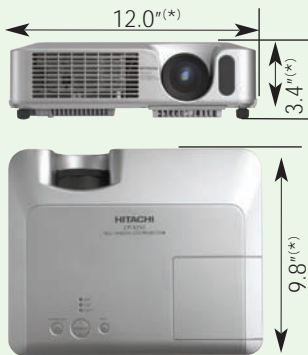

CP-S240 Dimensions

(*) Excluding Lens and Leg